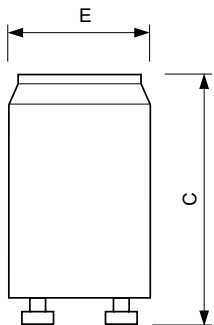

Cap-Base Information	2P
----------------------	----

Product Data	
Full product code	871150090379226
Order product name	S12 115-140W 220-240V UNP/20X25CT
EAN/UPC - Product	8711500903792
Order code	90379226
Numerator - Quantity Per Pack	1
Numerator - Packs per outer box	500
Material Nr. (12NC)	928391630303
Net Weight (Piece)	7.000 g

Warnings and Safety

Starters for tanning lamps

Dimensional drawing

S12 115-140W SIN 220-240V BK

Product	C (max)	E (max)
S12 115-140W 220-240V UNP/20X25CT	40.3 mm	21.5 mm