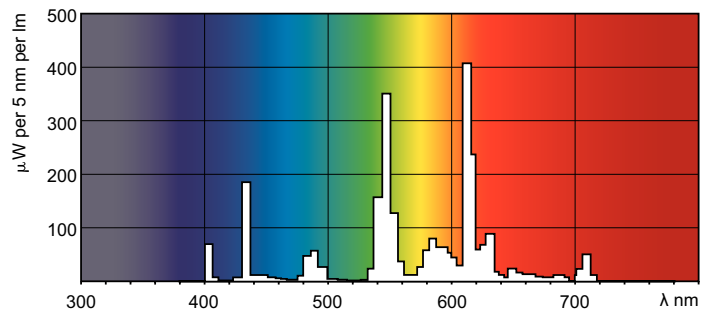

Product data

General Information		LLMF 12000 h Rated		81 %	
Cap base	G24Q-2 [G24q-2]	LLMF 16000 h Rated	79 %		
Life to 50% failures preheat (nom.)	33000 h	LLMF 20000 h Rated	78 %		
LSF Preheat 2000 h Rated	99 %	Operating and Electrical			
LSF Preheat 4000 h Rated	98 %	Power (Rated) (Nom)	18.0 W		
LSF Preheat 6000 h Rated	97 %	Lamp current (nom.)	0.210 A		
LSF Preheat 8000 h Rated	96 %	Temperature			
LSF Preheat 16000 h Rated	94 %	Design temperature (nom.)	28 °C		
LSF Preheat 20000 h Rated	90 %	Controls and Dimming			
Light Technical		Dimmable	yes		
Colour code	830 [CCT of 3,000 K]	Mechanical and Housing			
Luminous flux (nom.)	1200 lm	Cap base information	4P		
Luminous flux (rated) (nom.)	1200 lm	Approval and Application			
Colour designation	Warm white (WW)	Energy efficiency label (EEL)	A		
Correlated colour temperature (nom.)	3000 K	Mercury (Hg) content (nom.)	3.0 mg		
Luminous efficacy (rated) (nom.)	73 lm/W	Energy Consumption kWh/1000 h	20 kWh		
Color rendering index (nom.)	>80				
LLMF 2000 h Rated	92 %				
LLMF 4000 h Rated	88 %				
LLMF 6000 h Rated	86 %				
LLMF 8000 h Rated	84 %				

Numerator – packs per outer box	50
Material no. (12NC)	927906583014
Net weight (piece)	55.300 g
ILCOS Code	FSQ-18/30/1B-E-G24q=2

Warnings and Safety

Dimensional drawing

PL-C Xtra 18W/830/4P

Product

MASTER PL-C Xtra 18W/830/4P 1CT/5X10BOX

Photometric data

Lightcolour /830

Lightcolour /830

MASTER PL-C Xtra 4 Pin

Lifetime

LDLE_PLC4PLTG_0001-Life expectancy diagram

LDLE_PLC4PLTG_0002-Life expectancy diagram

LDLM_PLC4PLTG_0001-Lumen maintenance diagram