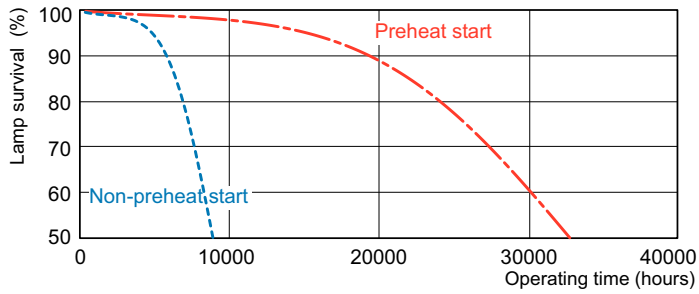

MASTER PL-C Xtra 4 Pin

Lifetime