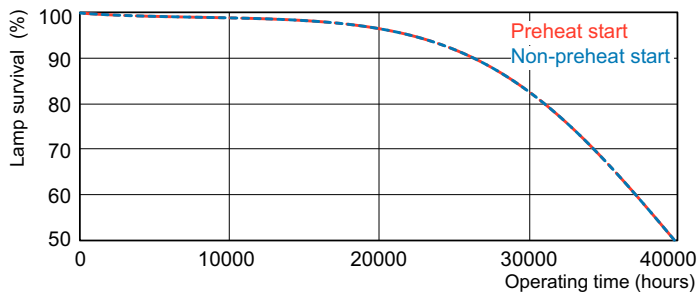

LDLE_PLC4PLTG_0001-Life expectancy diagram

LDLM_PLC4PLTG_0001-Lumen maintenance diagram