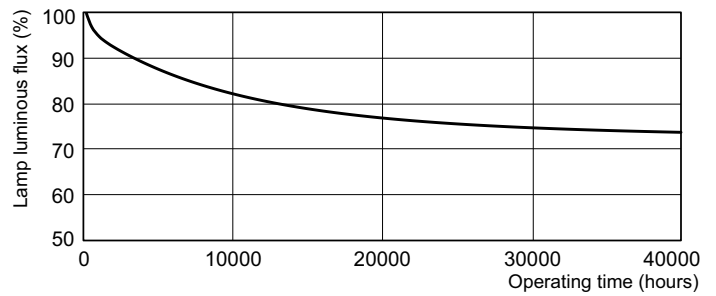

Product data

General Information		LLMF 12000 h Rated		81 %	
Cap base	G24Q-2 [G24q-2]	LLMF 16000 h Rated	79 %		
Life to 50% failures preheat (nom.)	33000 h	LLMF 20000 h Rated	78 %		
LSF Preheat 2000 h Rated	99 %	Operating and Electrical			
LSF Preheat 4000 h Rated	98 %	Power (Rated) (Nom)	18.0 W		
LSF Preheat 6000 h Rated	97 %	Lamp current (nom.)	0.210 A		
LSF Preheat 8000 h Rated	96 %	Temperature			
LSF Preheat 16000 h Rated	94 %	Design temperature (nom.)	28 °C		
LSF Preheat 20000 h Rated	90 %	Controls and Dimming			
Light Technical		Dimmable	yes		
Colour code	830 [CCT of 3,000 K]	Mechanical and Housing			
Luminous flux (nom.)	1200 lm	Cap base information	4P		
Luminous flux (rated) (nom.)	1200 lm	Approval and Application			
Colour designation	Warm white (WW)	Energy efficiency label (EEL)	A		
Correlated colour temperature (nom.)	3000 K	Mercury (Hg) content (nom.)	3.0 mg		
Luminous efficacy (rated) (nom.)	73 lm/W	Energy Consumption kWh/1000 h	20 kWh		
Color rendering index (nom.)	>80				
LLMF 2000 h Rated	92 %				
LLMF 4000 h Rated	88 %				
LLMF 6000 h Rated	86 %				
LLMF 8000 h Rated	84 %				

Photometric data

Lightcolour /830

Lightcolour /830

MASTER PL-C Xtra 4 Pin

Lifetime

LDLE_PLC4PLTG_0001-Life expectancy diagram

LDLE_PLC4PLTG_0002-Life expectancy diagram

LDLM_PLC4PLTG_0001-Lumen maintenance diagram