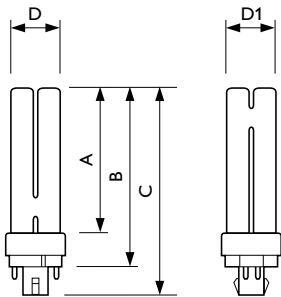

MASTER PL-C Xtra 4 Pin

Product Data

Full product code	871150095033870
Order product name	MASTER PL-C Xtra 18W/830/4P 1CT/5X10BOX
EAN/UPC – product	8711500950338
Order code	95033870
Local Code	18PLC8304PXTRA
Numerator – quantity per pack	1

Numerator – packs per outer box	50
Material no. (12NC)	927906583014
Net weight (piece)	55.300 g
ILCOS Code	FSQ-18/30/1B-E-G24q=2

Warnings and Safety

Dimensional drawing

PL-C Xtra 18W/830/4P

Product

MASTER PL-C Xtra 18W/830/4P 1CT/5X10BOX