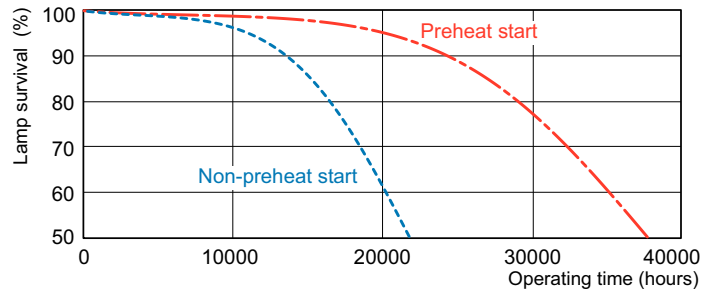

Product data

General Information		LLMF 12000 h Rated		81 %	
Cap base	G24Q-2 [G24q-2]	LLMF 16000 h Rated	79 %		
Life to 50% failures preheat (nom.)	33000 h	LLMF 20000 h Rated	78 %		
LSF Preheat 2000 h Rated	99 %	Operating and Electrical			
LSF Preheat 4000 h Rated	98 %	Power (Rated) (Nom)	18.0 W		
LSF Preheat 6000 h Rated	97 %	Lamp current (nom.)	0.210 A		
LSF Preheat 8000 h Rated	96 %	Temperature			
LSF Preheat 16000 h Rated	94 %	Design temperature (nom.)	28 °C		
LSF Preheat 20000 h Rated	90 %	Controls and Dimming			
Light Technical		Dimmable	yes		
Colour code	830 [CCT of 3,000 K]	Mechanical and Housing			
Luminous flux (nom.)	1200 lm	Cap base information	4P		
Luminous flux (rated) (nom.)	1200 lm	Approval and Application			
Colour designation	Warm white (WW)	Energy efficiency label (EEL)	A		
Correlated colour temperature (nom.)	3000 K	Mercury (Hg) content (nom.)	3.0 mg		
Luminous efficacy (rated) (nom.)	73 lm/W	Energy Consumption kWh/1000 h	20 kWh		
Color rendering index (nom.)	>80				
LLMF 2000 h Rated	92 %				
LLMF 4000 h Rated	88 %				
LLMF 6000 h Rated	86 %				
LLMF 8000 h Rated	84 %				

Photometric data

Lightcolour /830

Lightcolour /830

MASTER PL-C Xtra 4 Pin

Lifetime

LDLE_PLC4PLTG_0001-Life expectancy diagram

LDLE_PLC4PLTG_0002-Life expectancy diagram

LDLM_PLC4PLTG_0001-Lumen maintenance diagram