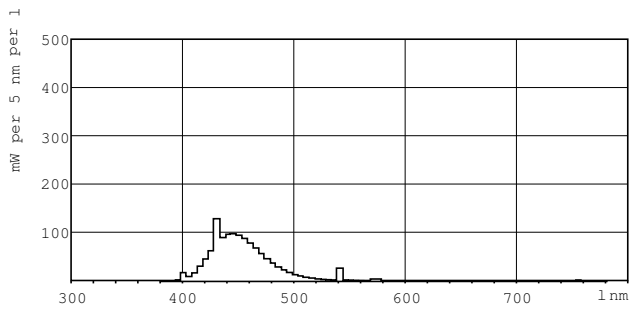

Product data

General Information	
Cap-Base	G13 [Medium Bi-Pin Fluorescent]
Life To 10% Failures (Nom)	12000 h
Life to 50% Failures (Nom)	15000 h
Light Technical	
Color Code	180
Luminous Flux (Nom)	1600 lm
Luminous Flux (Rated) (Nom)	1600 lm
Color Designation	Blue (B)
LLMF 2000 h Rated	95 %
Operating and Electrical	
Power (Nom)	58.5 W
Lamp Current (Nom)	0.670 A
Voltage (Nom)	111 V
Temperature	
Design Temperature (Nom)	25 °C

Warnings and Safety

Controls and Dimming	
Dimmable	Yes
Approval and Application	
Energy Efficiency Label (EEL)	C
Mercury (Hg) Content (Nom)	13.0 mg
Energy Consumption kWh/1000 h	71 kWh
Product Data	
Full product code	871150095451040
Order product name	TL-D Colored 58W Blue 1SL/25
EAN/UPC - Product	8711500954510
Order code	928049001805
Numerator - Quantity Per Pack	1
Numerator - Packs per outer box	25
Material Nr. (12NC)	928049001805
Net Weight (Piece)	167.000 g

TL-D Colored

Dimensional drawing

TL-D 58W/180 Blue

Product	D (max)	A (max)	B (max)	B (min)	C (max)
TL-D Colored 58W Blue 1SL/25	28.0 mm	1500.0 mm	1507.1 mm	1504.7 mm	1514.2 mm

Photometric data

LDPO_TL-DCOL_180-Spectral power distribution Colour