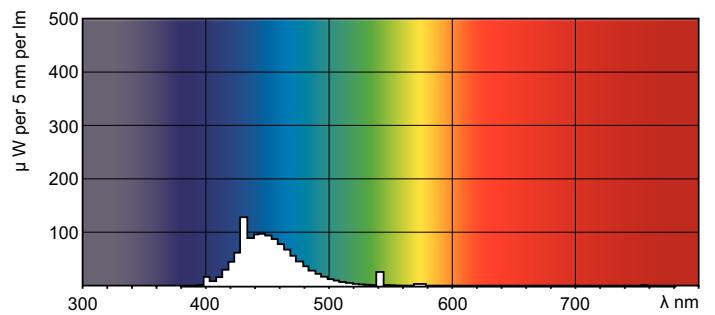

TL-D Colored

TL-D Colored 58W Blue 1SL/25

This TL-D lamp (tube diameter 26 mm) helps to create special effects and atmospheres or attract attention by using red, green, blue and yellow light. Apart from using the specific colors, it is also possible to mix the colors to create white light. This lamp offers a high light output, thanks to the use of basic powders. Application areas include shops and showrooms, bars and restaurants, demonstration areas, sign lighting and entertainment stores.

Product data

General Information	
Cap-Base	G13 [Medium Bi-Pin Fluorescent]
Life To 10% Failures (Nom)	12000 h
Life to 50% Failures (Nom)	15000 h
Light Technical	
Color Code	180
Luminous Flux (Nom)	1600 lm
Luminous Flux (Rated) (Nom)	1600 lm
Color Designation	Blue (B)
LLMF 2000 h Rated	95 %
Operating and Electrical	
Power (Nom)	58.5 W
Lamp Current (Nom)	0.670 A
Voltage (Nom)	111 V
Temperature	
Design Temperature (Nom)	25 °C

Warnings and Safety

Controls and Dimming	
Dimmable	Yes
Approval and Application	
Energy Efficiency Label (EEL)	C
Mercury (Hg) Content (Nom)	13.0 mg
Energy Consumption kWh/1000 h	71 kWh
Product Data	
Full product code	871150095451040
Order product name	TL-D Colored 58W Blue 1SL/25
EAN/UPC - Product	8711500954510
Order code	928049001805
Numerator - Quantity Per Pack	1
Numerator - Packs per outer box	25
Material Nr. (12NC)	928049001805
Net Weight (Piece)	167.000 g

TL-D Colored

Dimensional drawing

TL-D 58W/180 Blue

Product	D (max)	A (max)	B (max)	B (min)	C (max)
TL-D Colored 58W Blue 1SL/25	28.0 mm	1500.0 mm	1507.1 mm	1504.7 mm	1514.2 mm

Photometric data

LDPO_TL-DCOL_180-Spectral power distribution Colour