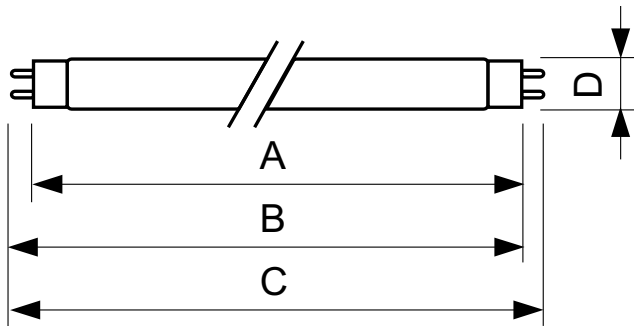

TL-D Colored

TL-D Colored 58W Blue 1SL/25

This TL-D lamp (tube diameter 26 mm) helps to create special effects and atmospheres or attract attention by using red, green, blue and yellow light. Apart from using the specific colors, it is also possible to mix the colors to create white light. This lamp offers a high light output, thanks to the use of basic powders. Application areas include shops and showrooms, bars and restaurants, demonstration areas, sign lighting and entertainment stores.

Product data

General Information	
Cap-Base	G13 [Medium Bi-Pin Fluorescent]
Life To 10% Failures (Nom)	12000 h
Life to 50% Failures (Nom)	15000 h
Light Technical	
Color Code	180
Luminous Flux (Nom)	1600 lm
Luminous Flux (Rated) (Nom)	1600 lm
Color Designation	Blue (B)
LLMF 2000 h Rated	95 %
Operating and Electrical	
Power (Nom)	58.5 W
Lamp Current (Nom)	0.670 A
Voltage (Nom)	111 V
Temperature	
Design Temperature (Nom)	25 °C

Warnings and Safety

Controls and Dimming	
Dimmable	Yes
Approval and Application	
Energy Efficiency Label (EEL)	C
Mercury (Hg) Content (Nom)	13.0 mg
Energy Consumption kWh/1000 h	71 kWh
Product Data	
Full product code	871150095451040
Order product name	TL-D Colored 58W Blue 1SL/25
EAN/UPC - Product	8711500954510
Order code	928049001805
Numerator - Quantity Per Pack	1
Numerator - Packs per outer box	25
Material Nr. (12NC)	928049001805
Net Weight (Piece)	167.000 g

TL-D Colored

Dimensional drawing

TL-D 58W/180 Blue

Product	D (max)	A (max)	B (max)	B (min)	C (max)
TL-D Colored 58W Blue 1SL/25	28.0 mm	1500.0 mm	1507.1 mm	1504.7 mm	1514.2 mm

Photometric data

LDPO_TL-DCOL_180-Spectral power distribution Colour