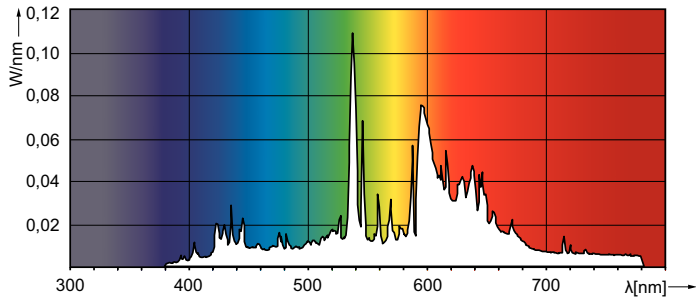

MASTERCoulour CDM-Rm Elite Mini

Photometric data