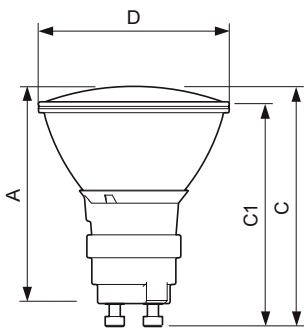

MASTERColour CDM-Rm Elite Mini

Run-up time 90% (max.)	3 min
Approval and Application	
Energy efficiency label (EEL)	A
Mercury (Hg) content (nom.)	4.7 mg
Energy Consumption kWh/1000 h	43 kWh
UV	
PET (NIOSH) (min.)	8 h/500lx
Damage factor D/fc (max.)	0.4
Luminaire Design Requirements	
Reflector neck temperature (max.)	315 °C

Product Data	
Full product code	871829116300800
Order product name	MASTERColour CDM-Rm Elite Mini 35W/930 GX10 MR16 25D
EAN/UPC – product	8718291163008
Order code	16300800
Local Code	35CDMRMELI93025
Numerator – quantity per pack	1
Numerator – packs per outer box	12
Material no. (12NC)	928194705330
Net weight (piece)	0.048 kg
ILCOS Code	MRS/UB-35/930-H-GX10-51/54.5/25

Warnings and Safety

Dimensional drawing

CDM-Rm 35W/930 GX10 MR16 25D