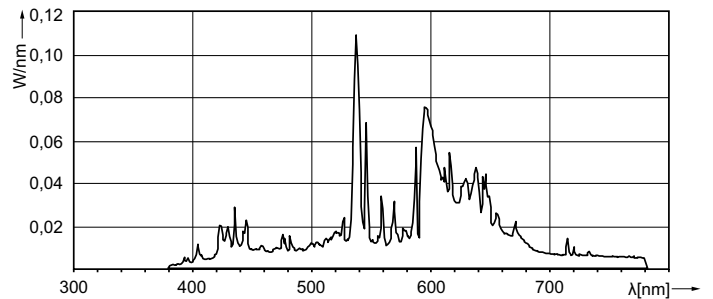

Product data

General Information		Operating and Electrical	
Cap base	GX10 [GX10]	Lumen maintenance 4,000 hours (nom.)	93 %
Operating position	UNIVERSAL [Any/Universal]	Chromaticity coordinate X (nom.)	0.439
Life to 5% failures (nom.)	9000 h	Chromaticity coordinate Y (nom.)	0.403
Life to 10% failures (nom.)	10000 h	Correlated colour temperature (nom.)	3000 K
Life to 20% failures (nom.)	12000 h	Luminous efficacy (rated) (nom.)	61 lm/W
Life to 50% failures (nom.)	15000 h	Color rendering index (min.)	88
ANSI code HID	C130/O	Color rendering index (nom.)	91
Switching cycle	1350X	LLMF at end of nominal lifetime (nom.)	80 %
		Luminous Flux in 90° Cone (Rated)	2150 lm
Light Technical		Controls and Dimming	
Colour code	930 [CCT of 3.000 K]	Dimmable	no
Beam Angle (Nom)	25 °		
Beam angle technical	24 °		
Beam angle technical	29 °		
Beam angle technical	19 °		
Luminous intensity (min.)	5700 cd		
Luminous intensity (nom.)	7600 cd		
Beam description	-		
Lumen maintenance 12,000 hours (nom.)	85 %		
Lumen maintenance 2,000 hours (nom.)	95 %		

MASTERColour CDM-Rm Elite Mini

Run-up time 90% (max.)	3 min
Approval and Application	
Energy efficiency label (EEL)	A
Mercury (Hg) content (nom.)	4.7 mg
Energy Consumption kWh/1000 h	43 kWh
UV	
PET (NIOSH) (min.)	8 h/500lx
Damage factor D/fc (max.)	0.4
Luminaire Design Requirements	
Reflector neck temperature (max.)	315 °C

Warnings and Safety

Dimensional drawing

CDM-Rm 35W/930 GX10 MR16 25D

Product
MASTERColour CDM-Rm Elite Mini 35W/930 GX10 MR16 25D

Photometric data

LDLD_CDM-Rm_35W_930_25D-Light distribution diagram

MASTERCoulour CDM-Rm Elite Mini