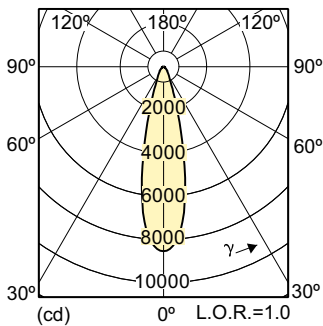

Product data

General Information		Operating and Electrical	
Cap base	GX10 [GX10]	Lumen maintenance 4,000 hours (nom.)	93 %
Operating position	UNIVERSAL [Any/Universal]	Chromaticity coordinate X (nom.)	0.439
Life to 5% failures (nom.)	9000 h	Chromaticity coordinate Y (nom.)	0.403
Life to 10% failures (nom.)	10000 h	Correlated colour temperature (nom.)	3000 K
Life to 20% failures (nom.)	12000 h	Luminous efficacy (rated) (nom.)	61 lm/W
Life to 50% failures (nom.)	15000 h	Color rendering index (min.)	88
ANSI code HID	C130/O	Color rendering index (nom.)	91
Switching cycle	1350X	LLMF at end of nominal lifetime (nom.)	80 %
		Luminous Flux in 90° Cone (Rated)	2150 lm
Light Technical		Controls and Dimming	
Colour code	930 [CCT of 3.000 K]	Dimmable	no
Beam Angle (Nom)	25 °		
Beam angle technical	24 °		
Beam angle technical	29 °		
Beam angle technical	19 °		
Luminous intensity (min.)	5700 cd		
Luminous intensity (nom.)	7600 cd		
Beam description	-		
Lumen maintenance 12,000 hours (nom.)	85 %		
Lumen maintenance 2,000 hours (nom.)	95 %		

MASTERColour CDM-Rm Elite Mini

Run-up time 90% (max.)	3 min
Approval and Application	
Energy efficiency label (EEL)	A
Mercury (Hg) content (nom.)	4.7 mg
Energy Consumption kWh/1000 h	43 kWh
UV	
PET (NIOSH) (min.)	8 h/500lx
Damage factor D/fc (max.)	0.4
Luminaire Design Requirements	
Reflector neck temperature (max.)	315 °C

Warnings and Safety

Dimensional drawing

CDM-Rm 35W/930 GX10 MR16 25D

Product
MASTERColour CDM-Rm Elite Mini 35W/930 GX10 MR16 25D

Photometric data

LDLD_CDM-Rm_35W_930_25D-Light distribution diagram

MASTERCoulour CDM-Rm Elite Mini