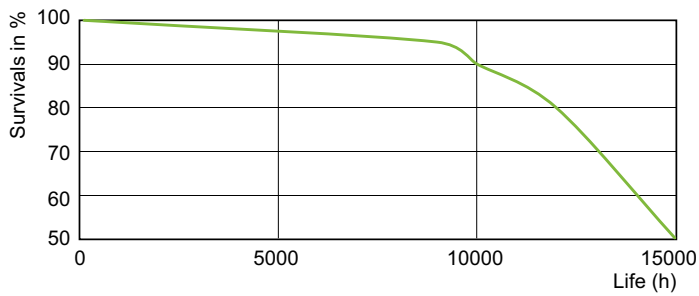

Lifetime

LDLE_CDM-Rm_35W_930-Life expectancy diagram

CDM-Rm 20W, 35W GX10 MR16