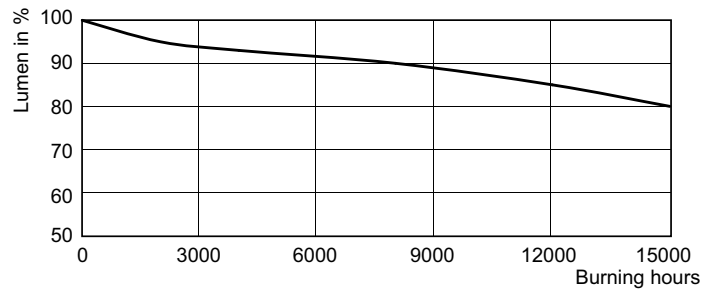

Lifetime

LDLE_CDM-Rm_35W_930-Life expectancy diagram

CDM-Rm 20W, 35W GX10 MR16