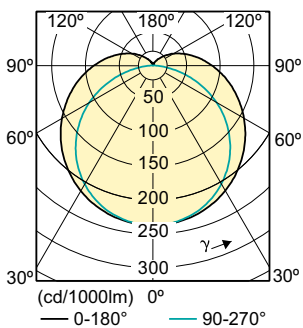

Warnings and Safety

- NOTES: The overall energy efficiency and light distribution of any installation that uses these lamps are determined by the design of the installation.

Dimensional drawing

TLED 1200mm 18W840 C

Product	D1	D2	A1	A2	A3
CorePro LEDtube 1200mm 18W840 C	25.68 mm	28 mm	1198.0 mm	1205.0 mm	1212.0 mm

Photometric data

LEDtube 1200 mm 18 W C

600 mm, 1200 mm 9 W, 18 W /840

CorePro LEDtube EM/Mains T8