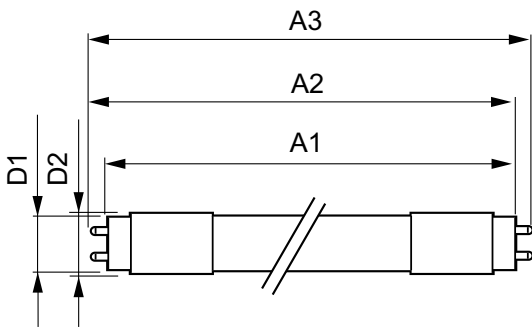

Product Data

Full product code	871829166967800
-------------------	-----------------

Order product name	CorePro LEDtube 1200mm 18W840 C
EAN/UPC - Product	8718291669678
Order code	929000296632
Numerator - Quantity Per Pack	1
Numerator - Packs per outer box	10
Material Nr. (12NC)	929000296632
Net Weight (Piece)	0.270 kg

Warnings and Safety

- NOTES: The overall energy efficiency and light distribution of any installation that uses these lamps are determined by the design of the installation.

Dimensional drawing

TLED 1200mm 18W840 C

Product	D1	D2	A1	A2	A3
CorePro LEDtube 1200mm 18W840 C	25.68 mm	28 mm	1198.0 mm	1205.0 mm	1212.0 mm

Photometric data

LEDtube 1200 mm 18 W C

600 mm, 1200 mm 9 W, 18 W /840

CorePro LEDtube EM/Mains T8