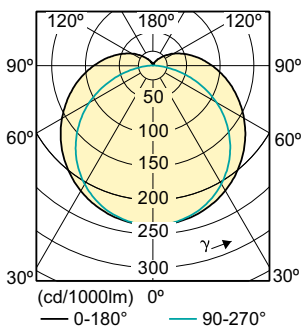

Warnings and Safety

- NOTES: The overall energy efficiency and light distribution of any installation that uses these lamps are determined by the design of the installation.

Dimensional drawing

TLED 600mm 9W840 C

Product	D1	D2	A1	A2	A3
CorePro LEDtube 600mm 9W840 C	25.68 mm	28 mm	588.5 mm	595.5 mm	602.5 mm

Photometric data

LEDtube 600 mm 9 W C

600 mm, 1200 mm 9 W, 18 W /840

CorePro LEDtube EM/Mains T8