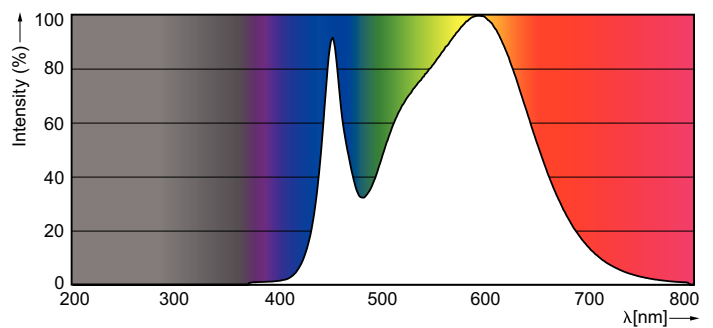

600 mm, 1200 mm 9 W, 18 W /840