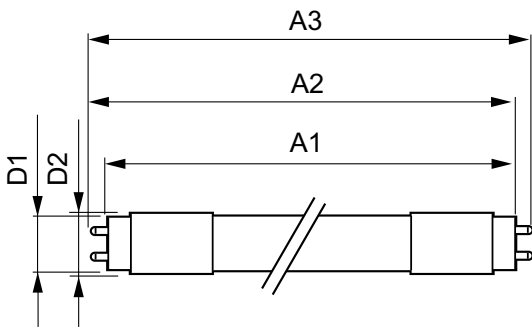

Product Data

Full product code	871829166971500
-------------------	-----------------

Order product name	CorePro LEDtube 600mm 9W840 C
EAN/UPC - Product	8718291669715
Order code	929000296832
Numerator - Quantity Per Pack	1
Numerator - Packs per outer box	10
Material Nr. (12NC)	929000296832
Net Weight (Piece)	0.150 kg

Warnings and Safety

- NOTES: The overall energy efficiency and light distribution of any installation that uses these lamps are determined by the design of the installation.

Dimensional drawing

TLED 600mm 9W840 C

Product	D1	D2	A1	A2	A3
CorePro LEDtube 600mm 9W840 C	25.68 mm	28 mm	588.5 mm	595.5 mm	602.5 mm

Photometric data

LEDtube 600 mm 9 W C

600 mm, 1200 mm 9 W, 18 W /840

CorePro LEDtube EM/Mains T8