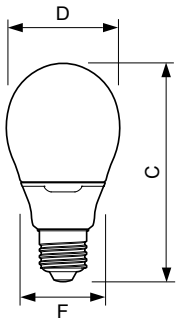

Product data

General Information	
Cap-Base	E27 [E27]
Nominal Lifetime (Nom)	10000 h
Switching Cycle	30000X
Light Technical	
Color Code	827 [CCT of 2700K]
Luminous Flux (Nom)	810 lm
Luminous Flux (Rated) (Nom)	810 lm
Color Designation	Warm White (WW)
Lumen Maintenance 2000 h (Nom)	83 %
Chromaticity Coordinate X (Nom)	463
Chromaticity Coordinate Y (Nom)	420
Correlated Color Temperature (Nom)	2700 K
Luminous Efficacy (rated) (Nom)	52 lm/W
Color Rendering Index (Min)	81
Color Rendering Index (Nom)	82
LLMF At End Of Nominal Lifetime (Nom)	65 %
Operating and Electrical	
Input Frequency	50 or 60 Hz
Power (Rated) (Nom)	15.0 W
Lamp Current (Nom)	110 mA
Starting Time (Nom)	1.0 s
Warm Up Time to 60% Light (Min)	10 s

Warm Up Time to 60% Light (Max)	100 s
Power Factor (Nom)	0.6
Voltage (Nom)	220-240 V

Controls and Dimming	
Dimmable	No

Approval and Application	
Energy Efficiency Label (EEL)	A
Mercury (Hg) Content (Max)	2.0 mg
Mercury (Hg) Content (Nom)	1.5 mg
Energy Consumption kWh/1000 h	15 kWh

Product Data	
Full product code	871829168264600
Order product name	Softone 15W WW E27 220-240V 1PF/6
EAN/UPC - Product	8718291682646
Order code	929689118704
Numerator - Quantity Per Pack	1
Numerator - Packs per outer box	6
Material Nr. (12NC)	929689118704
Net Weight (Piece)	0.090 kg

Dimensional drawing

Product	D (max)	C (max)	F (max)
Softone 15W WW E27 220-240V 1PF/6	64.0 mm	125.0 mm	47.3 mm

Ambiance 15W WW E27 220-240V 50/60Hz