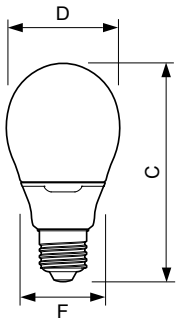

Softone

Softone 18W WW E27 220-240V 1PF/6

Extremely compact covered energy-saving lamp that produces soft white light

Product data

General Information	
Cap base	E27 [E27]
Nominal lifetime (nom.)	10000 h
Switching cycle	30000X
Light Technical	
Colour code	827 [CCT of 2,700 K]
Luminous flux (nom.)	1050 lm
Luminous flux (rated) (nom.)	1050 lm
Colour designation	Warm white (WW)
Lumen maintenance 2,000 hours (nom.)	83 %
Chromaticity coordinate X (nom.)	463
Chromaticity coordinate Y (nom.)	420
Correlated colour temperature (nom.)	2700 K
Luminous efficacy (rated) (nom.)	55 lm/W
Color rendering index (min.)	81
Color rendering index (nom.)	82
LLMF at end of nominal lifetime (nom.)	65 %
Operating and Electrical	
Input frequency	50 or 60 Hz
Power (Rated) (Nom)	18.0 W
Lamp current (nom.)	140 mA
Starting time (nom.)	1.0 s
Warm-up time to 60% light (min.)	10 s

Warm-up time to 60% light (max.)	100 s
Power factor (nom.)	0.6
Voltage (Nom)	220-240 V

Controls and Dimming	
Dimmable	no

Approval and Application	
Energy efficiency label (EEL)	A
Mercury (Hg) content (max.)	2.0 mg
Mercury (Hg) content (nom.)	1.5 mg
Energy Consumption kWh/1000 h	18 kWh

Product Data	
Full product code	871829168278300
Order product name	Softone 18W WW E27 220-240V 1PF/6
EAN/UPC – product	8718291682783
Order code	68278300
Numerator – quantity per pack	1
Numerator – packs per outer box	6
Material no. (12NC)	929689118902
Net weight (piece)	0.101 kg

Dimensional drawing

Product	D (max)	C (max)	F (max)
Softone 18W WW E27 220-240V 1PF/6	71.0 mm	137.0 mm	47.3 mm

Ambiance 18W WW E27 220-240V 50/60Hz