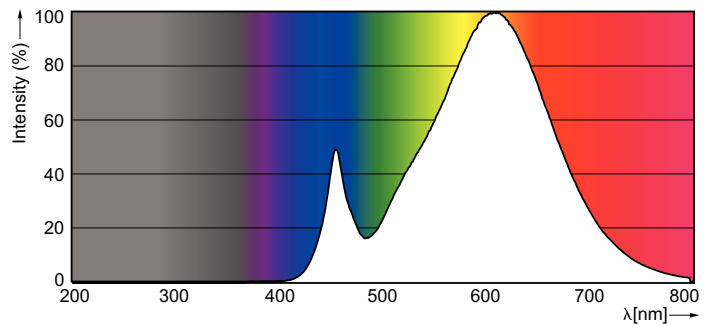

Product data

General Information		Operating and Electrical	
Cap-Base	E14 [E14]	Input Frequency	50 Hz
Nominal Lifetime (Nom)	15000 h	Power (Rated) (Nom)	6 W
Switching Cycle	50000X	Lamp Current (Nom)	35 mA
Technical Type	6-40W	Starting Time (Nom)	0.5 s
		Warm Up Time to 60% Light (Nom)	instant full light
		Power Factor (Nom)	0.4
		Voltage (Nom)	220-240 V
Light Technical		Controls and Dimming	
Color Code	827 [CCT of 2700K]	Dimmable	No
Luminous Flux (Nom)	470 lm		
Luminous Flux (Rated) (Nom)	470 lm	Mechanical and Housing	
Color Designation	Warm White (WW)	Bulb Finish	Frosted
Correlated Color Temperature (Nom)	2700 K		
Luminous Efficacy (rated) (Nom)	78 lm/W	Approval and Application	
Color Consistency	<6	Energy Efficiency Label (EEL)	A+
Color Rendering Index (Nom)	80		
LLMF At End Of Nominal Lifetime (Nom)	70 %		

Order code	929000273302
Numerator - Quantity Per Pack	1
Numerator - Packs per outer box	10
Material Nr. (12NC)	929000273302
Net Weight (Piece)	0.030 kg

Dimensional drawing

LED ND 6-40W E14 827 P48 FR

Product	D	C
CorePro luster ND 6-40W E14 827 P48 FR	48 mm	95 mm

Photometric data

6-40 W E14 P48 /827 FR

Lightcolor /827