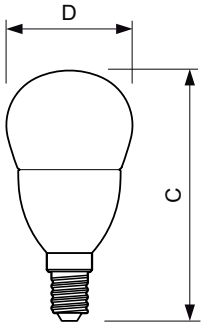

Product data

General Information		Operating and Electrical	
Cap-Base	E14 [E14]	Input Frequency	50 Hz
Nominal Lifetime (Nom)	15000 h	Power (Rated) (Nom)	6 W
Switching Cycle	50000X	Lamp Current (Nom)	35 mA
Technical Type	6-40W	Starting Time (Nom)	0.5 s
		Warm Up Time to 60% Light (Nom)	instant full light
		Power Factor (Nom)	0.4
		Voltage (Nom)	220-240 V
Light Technical		Controls and Dimming	
Color Code	827 [CCT of 2700K]	Dimmable	No
Luminous Flux (Nom)	470 lm		
Luminous Flux (Rated) (Nom)	470 lm	Mechanical and Housing	
Color Designation	Warm White (WW)	Bulb Finish	Frosted
Correlated Color Temperature (Nom)	2700 K		
Luminous Efficacy (rated) (Nom)	78 lm/W	Approval and Application	
Color Consistency	<6	Energy Efficiency Label (EEL)	A+
Color Rendering Index (Nom)	80		
LLMF At End Of Nominal Lifetime (Nom)	70 %		

Order code	929000273302
Numerator - Quantity Per Pack	1
Numerator - Packs per outer box	10
Material Nr. (12NC)	929000273302
Net Weight (Piece)	0.030 kg

Dimensional drawing

LED ND 6-40W E14 827 P48 FR

Product	D	C
CorePro luster ND 6-40W E14 827 P48 FR	48 mm	95 mm