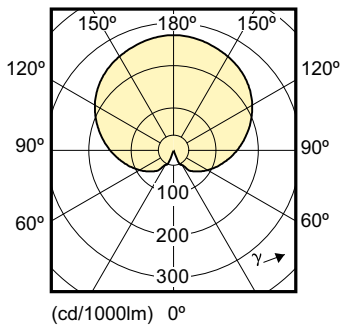

Product data

General Information		Operating and Electrical	
Cap-Base	E14 [E14]	Input Frequency	50 Hz
Nominal Lifetime (Nom)	15000 h	Power (Rated) (Nom)	6 W
Switching Cycle	50000X	Lamp Current (Nom)	35 mA
Technical Type	6-40W	Starting Time (Nom)	0.5 s
		Warm Up Time to 60% Light (Nom)	instant full light
		Power Factor (Nom)	0.4
		Voltage (Nom)	220-240 V
Light Technical		Controls and Dimming	
Color Code	827 [CCT of 2700K]	Dimmable	No
Luminous Flux (Nom)	470 lm		
Luminous Flux (Rated) (Nom)	470 lm	Mechanical and Housing	
Color Designation	Warm White (WW)	Bulb Finish	Frosted
Correlated Color Temperature (Nom)	2700 K		
Luminous Efficacy (rated) (Nom)	78 lm/W	Approval and Application	
Color Consistency	<6	Energy Efficiency Label (EEL)	A+
Color Rendering Index (Nom)	80		
LLMF At End Of Nominal Lifetime (Nom)	70 %		

Order code	929000273302
Numerator - Quantity Per Pack	1
Numerator - Packs per outer box	10
Material Nr. (12NC)	929000273302
Net Weight (Piece)	0.030 kg

Dimensional drawing

LED ND 6-40W E14 827 P48 FR

Product	D	C
CorePro luster ND 6-40W E14 827 P48 FR	48 mm	95 mm

Photometric data

6-40 W E14 P48 /827 FR

Lightcolor /827