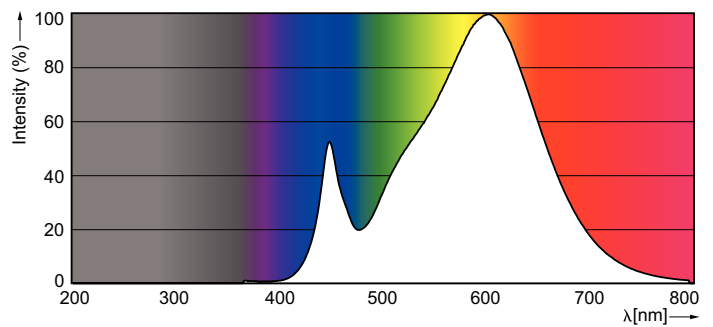

Product data

General Information	
Cap-Base	E27 [E27]
Nominal Lifetime (Nom)	15000 h
Switching Cycle	50000X
Technical Type	6.5-48W
Light Technical	
Color Code	830 [CCT of 3000K]
Beam Angle (Nom)	150 °
Luminous Flux (Nom)	600 lm
Luminous Flux (Rated) (Nom)	600 lm
Color Designation	White (WH)
Correlated Color Temperature (Nom)	3000 K
Luminous Efficacy (rated) (Nom)	92.31 lm/W
Color Consistency	<6
Color Rendering Index (Nom)	80
LLMF At End Of Nominal Lifetime (Nom)	70 %
Operating and Electrical	
Input Frequency	50 to 60 Hz
Power (Rated) (Nom)	6.5 W
Lamp Current (Nom)	55 mA

Starting Time (Nom)	0.5 s
Warm Up Time to 60% Light (Nom)	0.5 s
Power Factor (Nom)	0.5
Voltage (Nom)	220-240 V
Temperature	
T-Case Maximum (Nom)	90 °C
Controls and Dimming	
Dimmable	No
Approval and Application	
Energy Efficiency Label (EEL)	A+
Suitable For Accent Lighting	No
Energy Consumption kWh/1000 h	8 kWh
Product Data	
Full product code	871869641488000
Order product name	CorePro LEDbulb 6.5-48W E27 830
EAN/UPC - Product	8718696414880
Order code	929000248882
Numerator - Quantity Per Pack	1

CorePro LEDbulbs

Numerator - Packs per outer box	6
Material Nr. (12NC)	929000248882
Net Weight (Piece)	0.081 kg

Dimensional drawing

LED 6.5-48W E27 830 220-240V

Product	D	C
CorePro LEDbulb 6.5-48W E27 830	56.3 mm	102.6 mm

Photometric data

6.5-48 W /830 3000K 220-240V

3000 K 600 lm