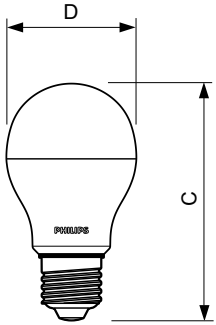

Product data

General Information	
Cap-Base	E27 [E27]
Nominal Lifetime (Nom)	15000 h
Switching Cycle	50000X
Technical Type	6.5-48W
Light Technical	
Color Code	830 [CCT of 3000K]
Beam Angle (Nom)	150 °
Luminous Flux (Nom)	600 lm
Luminous Flux (Rated) (Nom)	600 lm
Color Designation	White (WH)
Correlated Color Temperature (Nom)	3000 K
Luminous Efficacy (rated) (Nom)	92.31 lm/W
Color Consistency	<6
Color Rendering Index (Nom)	80
LLMF At End Of Nominal Lifetime (Nom)	70 %
Operating and Electrical	
Input Frequency	50 to 60 Hz
Power (Rated) (Nom)	6.5 W
Lamp Current (Nom)	55 mA

Starting Time (Nom)	0.5 s
Warm Up Time to 60% Light (Nom)	0.5 s
Power Factor (Nom)	0.5
Voltage (Nom)	220-240 V
Temperature	
T-Case Maximum (Nom)	90 °C
Controls and Dimming	
Dimmable	No
Approval and Application	
Energy Efficiency Label (EEL)	A+
Suitable For Accent Lighting	No
Energy Consumption kWh/1000 h	8 kWh
Product Data	
Full product code	871869641488000
Order product name	CorePro LEDbulb 6.5-48W E27 830
EAN/UPC - Product	8718696414880
Order code	929000248882
Numerator - Quantity Per Pack	1

CorePro LEDbulbs

Numerator - Packs per outer box	6
Material Nr. (12NC)	929000248882
Net Weight (Piece)	0.081 kg

Dimensional drawing

LED 6.5-48W E27 830 220-240V

Product	D	C
CorePro LEDbulb 6.5-48W E27 830	56.3 mm	102.6 mm

Photometric data

6.5-48 W /830 3000K 220-240V

3000 K 600 lm