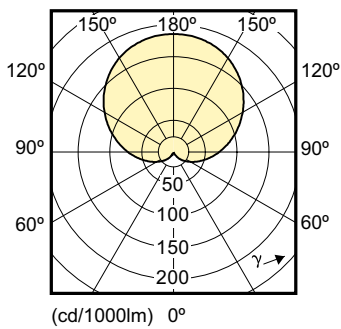

Product data

General Information	
Cap-Base	E27 [E27]
Nominal Lifetime (Nom)	15000 h
Switching Cycle	50000X
Technical Type	6.5-48W
Light Technical	
Color Code	830 [CCT of 3000K]
Beam Angle (Nom)	150 °
Luminous Flux (Nom)	600 lm
Luminous Flux (Rated) (Nom)	600 lm
Color Designation	White (WH)
Correlated Color Temperature (Nom)	3000 K
Luminous Efficacy (rated) (Nom)	92.31 lm/W
Color Consistency	<6
Color Rendering Index (Nom)	80
LLMF At End Of Nominal Lifetime (Nom)	70 %
Operating and Electrical	
Input Frequency	50 to 60 Hz
Power (Rated) (Nom)	6.5 W
Lamp Current (Nom)	55 mA

CorePro LEDbulbs

Numerator - Packs per outer box	6
Material Nr. (12NC)	929000248882
Net Weight (Piece)	0.081 kg

Dimensional drawing

LED 6.5-48W E27 830 220-240V

Product	D	C
CorePro LEDbulb 6.5-48W E27 830	56.3 mm	102.6 mm

Photometric data

6.5-48 W /830 3000K 220-240V

3000 K 600 lm