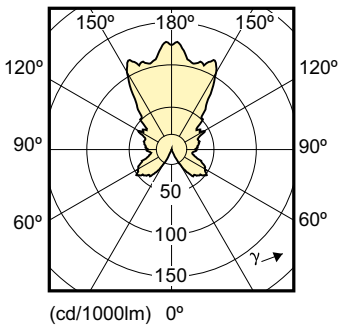

Photometric data

DT 6-40W E27 P48 CL 470lm