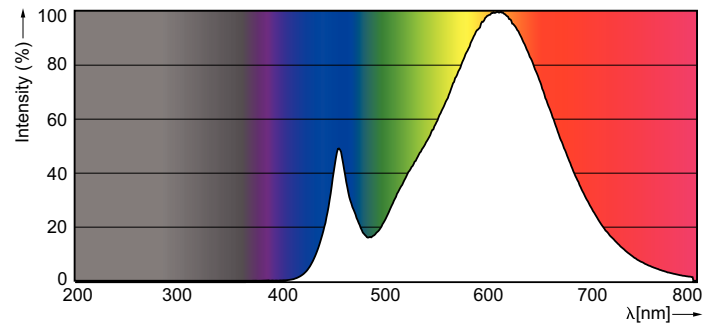

### Product data

General Information	
Cap-Base	E27 [ E27]
Nominal Lifetime (Nom)	25000 h
Switching Cycle	50000X
Technical Type	6-40W
Light Technical	
Color Code	822-827 [ tunable warm white]
Luminous Flux (Nom)	470 lm
Luminous Flux (Rated) (Nom)	470 lm
Color Designation	Warm White (WW)
Correlated Color Temperature (Nom)	2200-2700 K
Luminous Efficacy (Rated) (Nom)	75 lm/W
Color Consistency	<6
Color Rendering Index (Nom)	80
LLMF At End Of Nominal Lifetime (Nom)	70 %

### Photometric data

DT 6-40W E27 P48 CL 470lm

Lightcolor /827