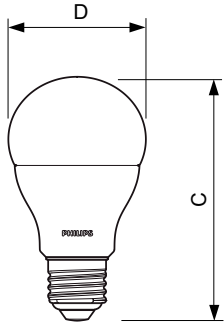

Product data

General Information		Wattage Equivalent	
Cap-Base	E27 [E27]		75 W
EU RoHS compliant	Yes	Starting Time (Nom)	0.5 s
Nominal Lifetime (Nom)	15000 h	Warm Up Time to 60% Light (Nom)	0.5 s
Switching Cycle	50000X	Power Factor (Nom)	0.5
Technical Type	10.5-75W	Voltage (Nom)	220-240 V
Light Technical		Temperature	
Color Code	830 [CCT of 3000K]	T-Case Maximum (Nom)	80 °C
Beam Angle (Nom)	200 °	Controls and Dimming	
Luminous Flux (Nom)	1055 lm	Dimmable	No
Color Designation	White (WH)	Mechanical and Housing	
Correlated Color Temperature (Nom)	3000 K	Bulb Finish	Frosted
Luminous Efficacy (rated) (Nom)	100.00 lm/W	Approval and Application	
Color Consistency	<6	Energy Efficiency Label (EEL)	A+
Color Rendering Index (Nom)	80	Energy Consumption kWh/1000 h	11 kWh
LLMF At End Of Nominal Lifetime (Nom)	70 %	Product Data	
Operating and Electrical		Full product code	871869649752400
Input Frequency	50 to 60 Hz	Order product name	CorePro LEDbulb ND 10.5-75W A60 E27 830
Power (Nom)	10.5 W		
Lamp Current (Nom)	95 mA		

CorePro LEDbulbs

EAN/UPC - Product	8718696497524
Order code	929001162332
Numerator - Quantity Per Pack	1
Numerator - Packs per outer box	10

Material Nr. (12NC)	929001162332
Net Weight (Piece)	0.076 kg

Dimensional drawing

LED 10.5-75W E27 830

Product	D	C
CorePro LEDbulb ND 10.5-75W A60 E27 830	60 mm	110 mm

Photometric data

CorePro LEDbulb 75W E27 830 FR A60 ND

SDPO_LEDBulb_0023-Spectral Power distribution

CorePro LEDbulbs

Lifetime