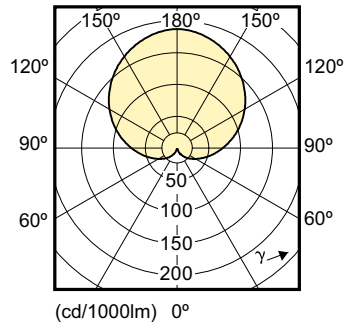

Product data

General Information		Wattage Equivalent	
Cap-Base	E27 [E27]		75 W
EU RoHS compliant	Yes	Starting Time (Nom)	0.5 s
Nominal Lifetime (Nom)	15000 h	Warm Up Time to 60% Light (Nom)	0.5 s
Switching Cycle	50000X	Power Factor (Nom)	0.5
Technical Type	10.5-75W	Voltage (Nom)	220-240 V
Light Technical		Temperature	
Color Code	830 [CCT of 3000K]	T-Case Maximum (Nom)	80 °C
Beam Angle (Nom)	200 °	Controls and Dimming	
Luminous Flux (Nom)	1055 lm	Dimmable	No
Color Designation	White (WH)	Mechanical and Housing	
Correlated Color Temperature (Nom)	3000 K	Bulb Finish	Frosted
Luminous Efficacy (rated) (Nom)	100.00 lm/W	Approval and Application	
Color Consistency	<6	Energy Efficiency Label (EEL)	A+
Color Rendering Index (Nom)	80	Energy Consumption kWh/1000 h	11 kWh
LLMF At End Of Nominal Lifetime (Nom)	70 %	Product Data	
Operating and Electrical		Full product code	871869649752400
Input Frequency	50 to 60 Hz	Order product name	CorePro LEDbulb ND 10.5-75W A60 E27 830
Power (Nom)	10.5 W		
Lamp Current (Nom)	95 mA		

CorePro LEDbulbs

EAN/UPC - Product	8718696497524
Order code	929001162332
Numerator - Quantity Per Pack	1
Numerator - Packs per outer box	10

Material Nr. (12NC)	929001162332
Net Weight (Piece)	0.076 kg

Dimensional drawing

LED 10.5-75W E27 830

Product	D	C
CorePro LEDbulb ND 10.5-75W A60 E27 830	60 mm	110 mm

Photometric data

CorePro LEDbulb 75W E27 830 FR A60 ND

SDPO_LEDBulb_0023-Spectral Power distribution

CorePro LEDbulbs

Lifetime