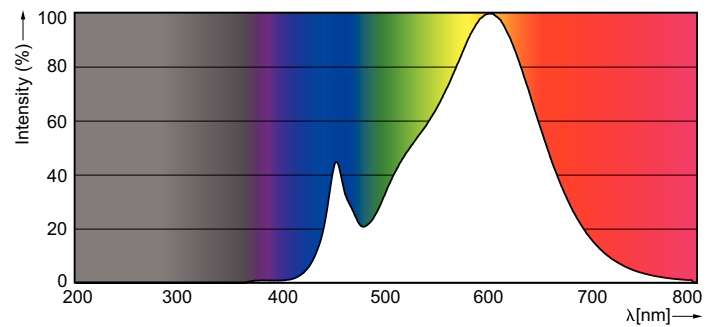

SDPO_LEDBulb_0023-Spectral Power distribution