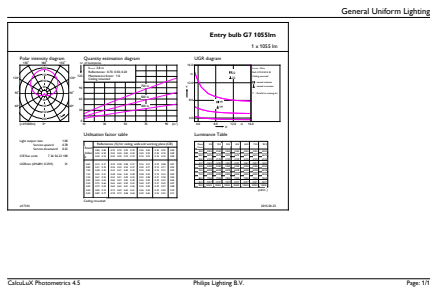

Product data

General Information		Wattage Equivalent	
Cap-Base	E27 [E27]		75 W
EU RoHS compliant	Yes	Starting Time (Nom)	0.5 s
Nominal Lifetime (Nom)	15000 h	Warm Up Time to 60% Light (Nom)	0.5 s
Switching Cycle	50000X	Power Factor (Nom)	0.5
Technical Type	10.5-75W	Voltage (Nom)	220-240 V
Light Technical		Temperature	
Color Code	830 [CCT of 3000K]	T-Case Maximum (Nom)	80 °C
Beam Angle (Nom)	200 °	Controls and Dimming	
Luminous Flux (Nom)	1055 lm	Dimmable	No
Color Designation	White (WH)	Mechanical and Housing	
Correlated Color Temperature (Nom)	3000 K	Bulb Finish	Frosted
Luminous Efficacy (rated) (Nom)	100.00 lm/W	Approval and Application	
Color Consistency	<6	Energy Efficiency Label (EEL)	A+
Color Rendering Index (Nom)	80	Energy Consumption kWh/1000 h	11 kWh
LLMF At End Of Nominal Lifetime (Nom)	70 %	Product Data	
Operating and Electrical		Full product code	871869649752400
Input Frequency	50 to 60 Hz	Order product name	CorePro LEDbulb ND 10.5-75W A60 E27 830
Power (Nom)	10.5 W		
Lamp Current (Nom)	95 mA		

CorePro LEDbulbs

EAN/UPC - Product	8718696497524
Order code	929001162332
Numerator - Quantity Per Pack	1
Numerator - Packs per outer box	10

Material Nr. (12NC)	929001162332
Net Weight (Piece)	0.076 kg

Dimensional drawing

LED 10.5-75W E27 830

Product	D	C
CorePro LEDbulb ND 10.5-75W A60 E27 830	60 mm	110 mm

Photometric data

CorePro LEDbulb 75W E27 830 FR A60 ND

SDPO_LEDBulb_0023-Spectral Power distribution

CorePro LEDbulbs

Lifetime