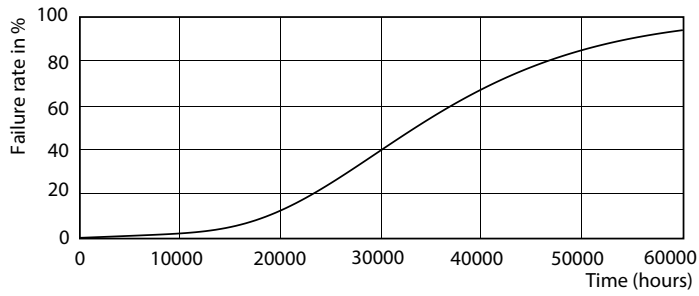

CorePro LED PLC

Lifetime