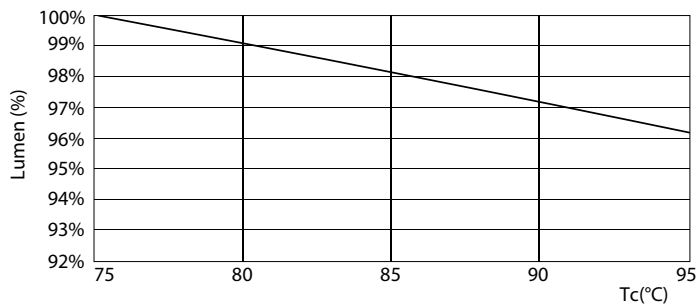

LEDtube PLC 100mm 9W G24Q-3 830 950lm

LEDtube PLC 100mm 9W G24Q-3 830 950lm