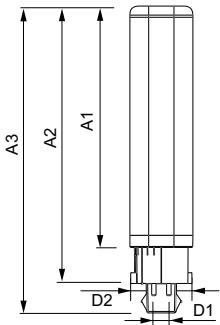

CorePro LED PLC

Product Data

Full product code	871869654115900
Order product name	CorePro LED PLC 9W 830 4P G24q-3
EAN/UPC - Product	8718696541159
Order code	929001200802
Numerator - Quantity Per Pack	1

Numerator - Packs per outer box	10
Material Nr. (12NC)	929001200802
Net Weight (Piece)	0.088 kg

Warnings and Safety

Dimensional drawing

LEDtube PLC 9W G24q-3/830 4P