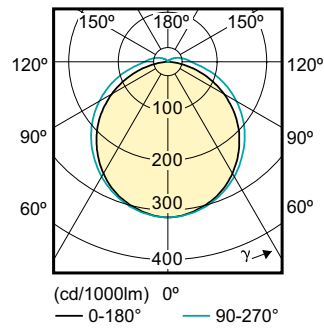

CorePro LED PLC

Product Data

Full product code	871869654115900
Order product name	CorePro LED PLC 9W 830 4P G24q-3
EAN/UPC - Product	8718696541159
Order code	929001200802
Numerator - Quantity Per Pack	1

Numerator - Packs per outer box	10
Material Nr. (12NC)	929001200802
Net Weight (Piece)	0.088 kg

Warnings and Safety

Dimensional drawing

Product	D1	D2	A1	A2	A3
CorePro LED PLC 9W 830 4P G24q-3	24.3 mm	28.4 mm	128.8 mm	148 mm	163.6 mm

Photometric data

LEDtube PLC 100mm 9W G24Q-3 830 950lm