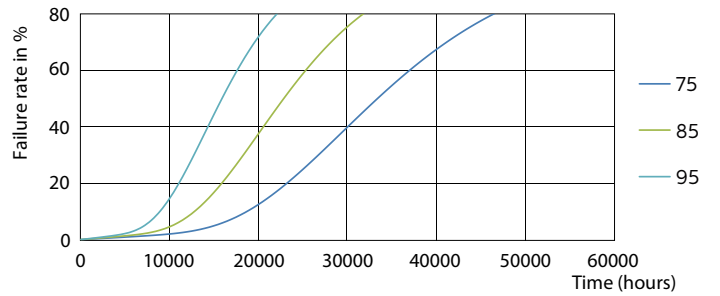

CorePro LED PLC

Lifetime