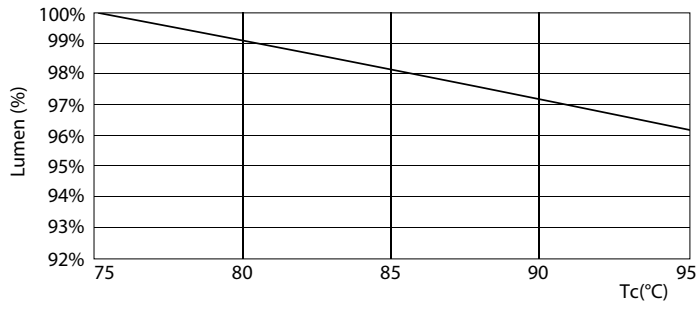

CorePro LED PLC

Lifetime

LEDtube PLC 100mm 9W G24Q-3 830 950lm