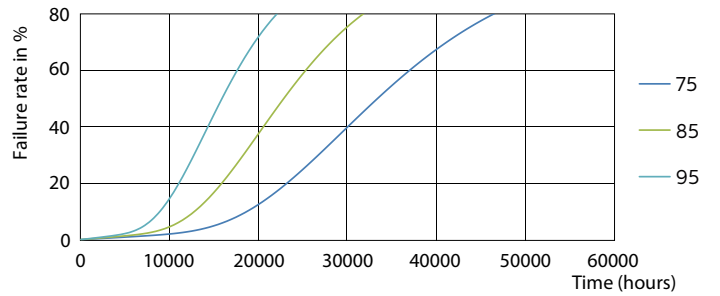

CorePro LED PLC

Photometric data

Lifetime

LEDtube PLC 100mm 9W G24Q-3 830 950lm

LEDtube PLC 100mm 9W G24Q-3 830 950lm