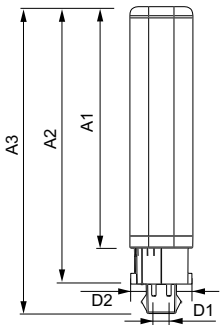

CorePro LED PLC

Energy Efficiency Label (EEL)	A+
Approval Marks	TUV CE marking RoHS compliance KEMA Keur certificate
Energy Consumption kWh/1000 h	12 kWh
Product Data	
Full product code	871869654117300
Order product name	CorePro LED PLC CorePro LED PLC 9W 840 4P G24q-3

EAN/UPC - Product	8718696541173
Order code	929001200902
Numerator - Quantity Per Pack	1
Numerator - Packs per outer box	10
Material Nr. (12NC)	929001200902
Net Weight (Piece)	0.088 kg

Warnings and Safety

- NOTES: The overall energy efficiency and light distribution of any installation that uses these lamps are determined by the design of the installation.

Dimensional drawing

LEDtube PLC 9W G24q-3/840 4P

Product	D1	D2	A1	A2	A3
CorePro LED PLC 9W 840 4P G24q-3	24.3 mm	28.4 mm	128.8 mm	148 mm	163.6 mm