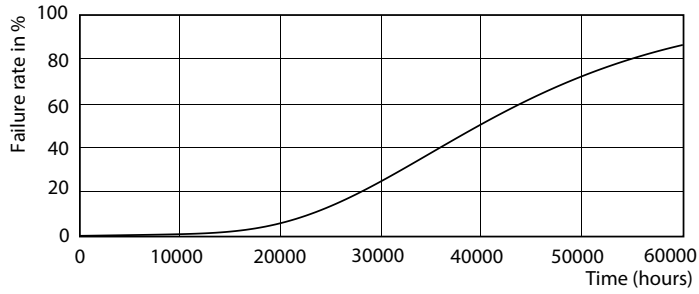

CorePro LED PLC

Lifetime

LEDtube PLC 100mm 9W G24D-3 830 950lm