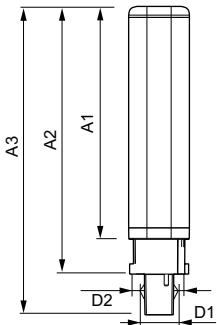

CorePro LED PLC

Product Data

Full product code	871869654125800
Order product name	CorePro LED PLC 8.5W 840 2P G24d-3
EAN/UPC - Product	8718696541258
Order code	929001201302
Numerator - Quantity Per Pack	1

Numerator - Packs per outer box	10
Material Nr. (12NC)	929001201302
Net Weight (Piece)	0.090 kg

Warnings and Safety

Dimensional drawing

LEDtube PLC 8.5W G24d-3/840 2P