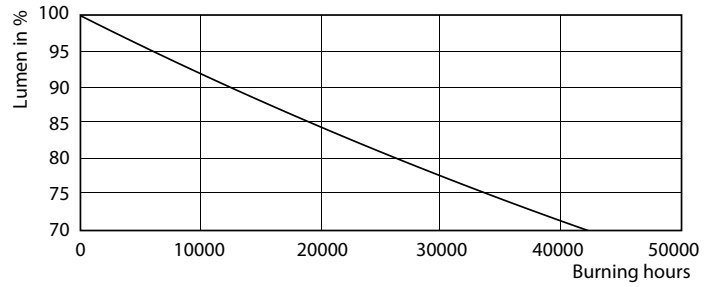

LEDtube PLC 100mm 9W G24D-3 830 950lm

LEDtube PLC 100mm 9W G24D-3 830 950lm

LEDtube PLC 100mm 9W G24D-3 830 950lm