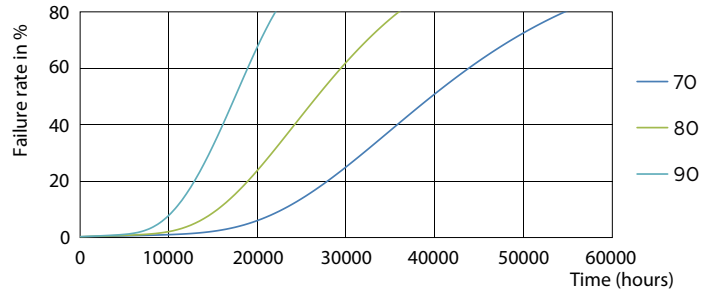

LEDtube PLC 100mm 9W G24D-3 830 950lm