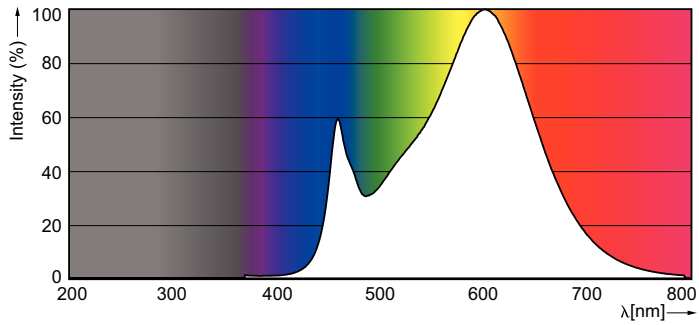

CorePro LEDlinear MV

Material Nr. (12NC)	929001243702
Net Weight (Piece)	0.095 kg

Dimensional drawing

C

Product	D	C
CorePro LED linear R7S 118mm 14-100W 830 D	29 mm	118 mm

Linear 220V 15W-100W1500lm 3000K R7S Dim

Photometric data

LED Lamps, CorePro R7S 118mm 14-100W /830 D

LED Lamps, CorePro R7S 118mm 14-100W /830 D