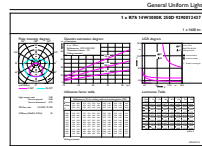

CorePro LEDlinear MV

Material Nr. (12NC)	929001243702
Net Weight (Piece)	0.095 kg

Dimensional drawing

C

Product	D	C
CorePro LED linear R7S 118mm 14-100W 830 D	29 mm	118 mm

Linear 220V 15W-100W1500lm 3000K R7S Dim

Photometric data