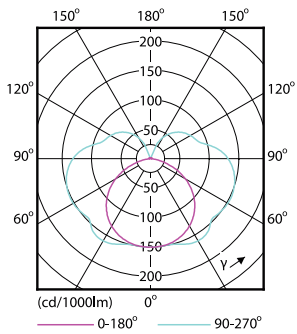

LED Lamps, CorePro R7S 118mm 14-100W /830 D