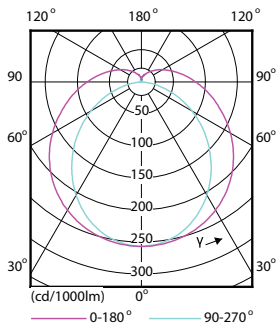

Warnings and Safety

Dimensional drawing

TLED 3ft 12W-30W 1575lm 160D 4000K G13ND

Product	D1	D2	A1	A2	A3
MASTER LEDtube 900mm HO 12W 840 T8	25.78 mm	28 mm	893.3 mm	900.4 mm	907.5 mm

Photometric data

LEDtube 600mm 1200mm 1500mm UO T8

LEDtube 900mm HO 12W840 T8

MASTER LEDtube EM/Mains

Photometric data

LEDtube 900mm HO 12W840 T8

Lifetime

LEDtube 600mm 1200mm 1500mm UO T8

LEDtube 600mm 1200mm 1500mm UO T8