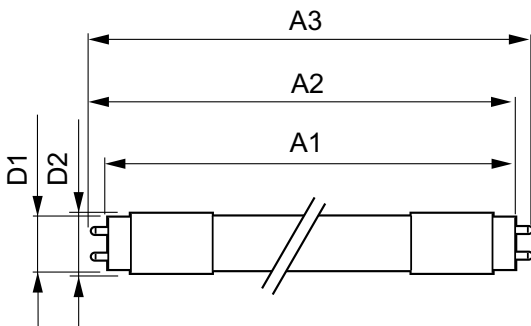

Product Data

Full product code	871869668708600
-------------------	-----------------

Order product name	MASTER LEDtube 900mm HO 12W 840 T8
EAN/UPC - Product	8718696687086
Order code	68708600
Numerator - Quantity Per Pack	1
Numerator - Packs per outer box	10
Material Nr. (12NC)	929001298402
Net Weight (Piece)	0.174 kg

Warnings and Safety

Dimensional drawing

TLED 3ft 12W-30W 1575lm 160D 4000K G13ND

Product	D1	D2	A1	A2	A3
MASTER LEDtube 900mm HO 12W 840 T8	25.78 mm	28 mm	893.3 mm	900.4 mm	907.5 mm

Photometric data

LEDtube 600mm 1200mm 1500mm UO T8

LEDtube 900mm HO 12W840 T8

MASTER LEDtube EM/Mains

Photometric data

LEDtube 900mm HO 12W840 T8

Lifetime

LEDtube 600mm 1200mm 1500mm UO T8

LEDtube 600mm 1200mm 1500mm UO T8