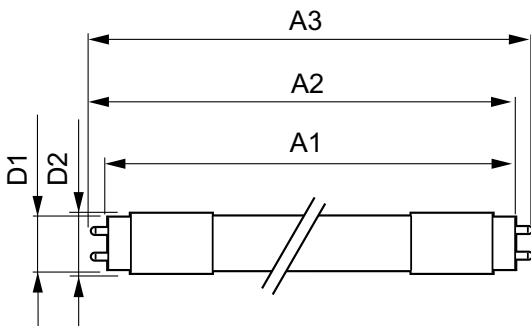

Product Data

Full product code	871869668710900
-------------------	-----------------

Order product name	MASTER LEDtube 900mm HO 12W 865 T8
EAN/UPC - Product	8718696687109
Order code	68710900
Numerator - Quantity Per Pack	1
Numerator - Packs per outer box	10
Material Nr. (12NC)	929001298502
Net Weight (Piece)	0.174 kg

Warnings and Safety

Dimensional drawing

TLED 3ft 12W-30W 1575lm 160D 6500K G13ND

Product	D1	D2	A1	A2	A3
MASTER LEDtube 900mm HO 12W 865 T8	25.78 mm	28 mm	893.3 mm	900.4 mm	907.5 mm

Photometric data

LEDtube 600mm 1200mm 1500mm UO T8