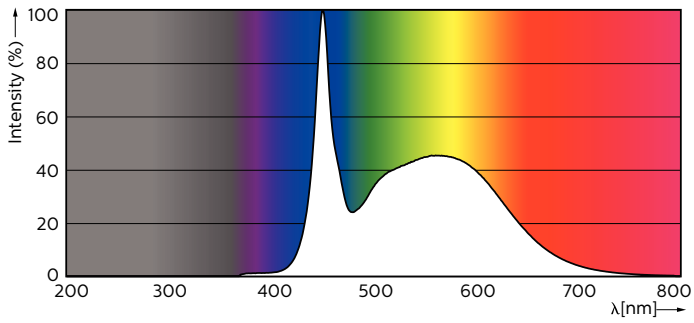

MASTER LEDtube EM/Mains

Photometric data

LEDtube 900mm HO 12W865 T8