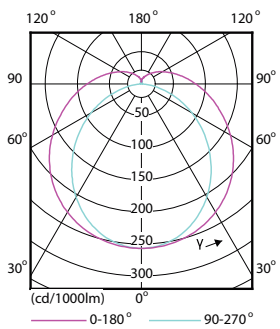

Warnings and Safety

Dimensional drawing

TLED 3ft 12W-30W 1575lm 160D 6500K G13ND

Product	D1	D2	A1	A2	A3
MASTER LEDtube 900mm HO 12W 865 T8	25.78 mm	28 mm	893.3 mm	900.4 mm	907.5 mm

Photometric data

LEDtube 600mm 1200mm 1500mm UO T8

LEDtube 900mm HO 12W865 T8

MASTER LEDtube EM/Mains

Photometric data

LEDtube 900mm HO 12W865 T8

Lifetime

LEDtube 600mm 1200mm 1500mm UO T8

LEDtube 600mm 1200mm 1500mm UO T8