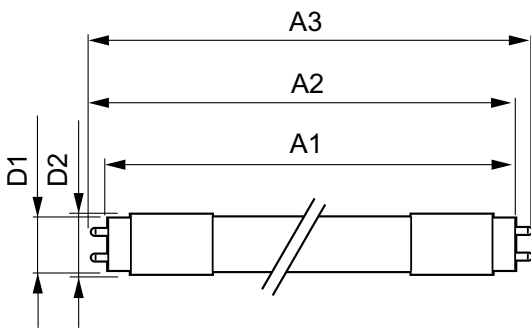

MASTER LEDtube InstantFit HF

Energy-saving product	Yes
Approval marks	RoHS compliance CE marking KEMA Keur certificate
Energy Consumption kWh/1000 h	24 kWh
Product Data	
Full product code	871869668758100
Order product name	MASTER LEDtube HF 1500mm HO 20W830 T8

EAN/UPC – product	8718696687581
Order code	68758100
Numerator – quantity per pack	1
Numerator – packs per outer box	10
Material no. (12NC)	929001284602
Net weight (piece)	0.450 kg

Warnings and Safety

Dimensional drawing

MAS LEDtube HF 1500mm HO 20W830 T8

Product	D1	D2	A1	A2	A3
MASTER LEDtube HF 1500mm HO 20W830 T8	25.6 mm	28 mm	1498.7 mm	1505.8 mm	1512.9 mm