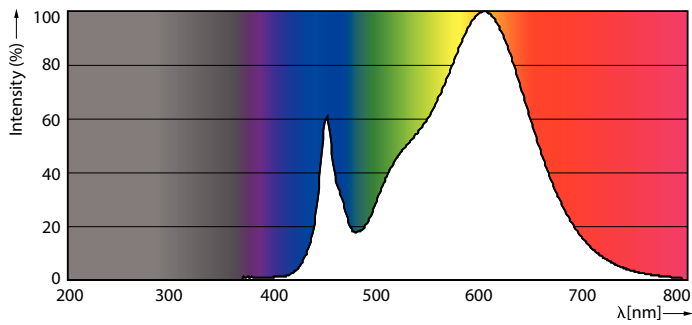

Photometric data

MAS LEDtube HF 1500mm HO 20W830 T8

General Uniform Lighting

MAS LEDtube HF 1500mm HO 20W830 T8