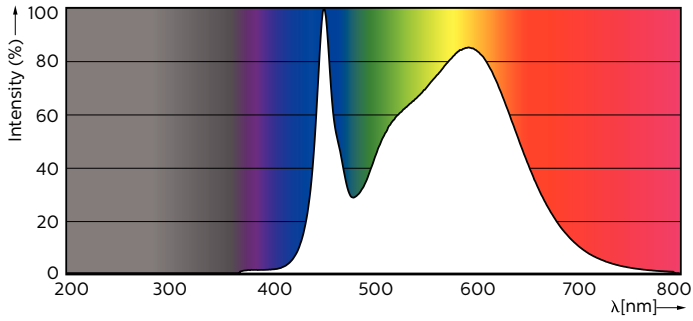

MASTER LEDtube EM/Mains T8

Photometric data

LEDtube 600mm HO 8W840 T8