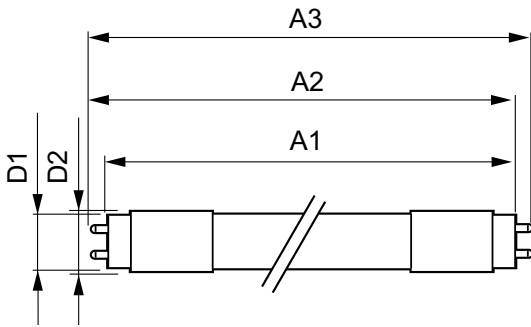

MASTER LEDtube EM/Mains T8

Product Length	600 mm
Approval and Application	
Energy Efficiency Label (EEL)	A++
Energy Saving Product	Yes
Approval Marks	RoHS compliance TUV CE marking KEMA Keur certificate
Energy Consumption kWh/1000 h	8 kWh
Product Data	
Full product code	871869669749800

Order product name	MASTER LEDtube 600mm HO 8W840 T8
EAN/UPC - Product	8718696697498
Order code	929001307102
Numerator - Quantity Per Pack	1
Numerator - Packs per outer box	10
Material Nr. (12NC)	929001307102
Net Weight (Piece)	0.150 kg

Warnings and Safety

Dimensional drawing

TLED 220-240V 8W-18W 1050lm 4000K G13

Product	D1	D2	A1	A2	A3
MASTER LEDtube 600mm HO 8W840 T8	25.78 mm	28 mm	588.5 mm	595.5 mm	602.5 mm