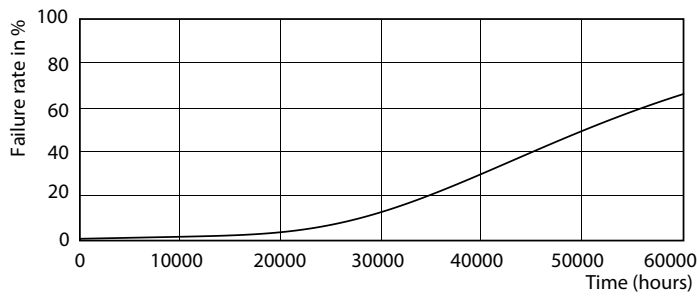

Lifetime

LEDtube 600mm 1200mm 1500mm UO T8