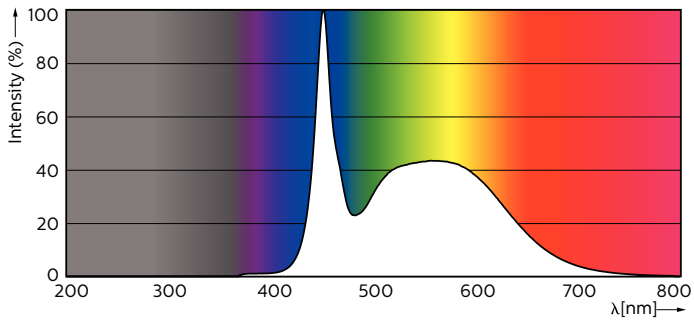

MASTER LEDtube EM/Mains

Photometric data

LEDtube 600mm HO 8W865 T8