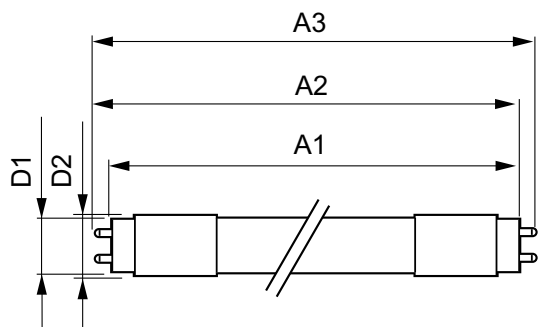

MASTER LEDtube EM/Mains

Product Length	600 mm
Approval and Application	
Energy Efficiency Label	A++
Energy Saving Product	Yes
Approval Marks	RoHS compliance TUV CE marking KEMA Keur certificate
Energy Consumption kWh/1000 h	8 kWh
Product Data	
Full product code	871869669751100

Order product name	MASTER LEDtube 600mm HO 8W865 T8
EAN/UPC - Product	8718696697511
Order code	69751100
Numerator - Quantity Per Pack	1
Numerator - Packs per outer box	10
Material Nr. (12NC)	929001307202
Net Weight (Piece)	0.150 kg

Warnings and Safety

Dimensional drawing

TLED 220-240V 8W-18W 1050lm 6500K G13

Product	D1	D2	A1	A2	A3
MASTER LEDtube 600mm HO 8W865 T8	25.78 mm	28 mm	588.5 mm	595.5 mm	602.5 mm