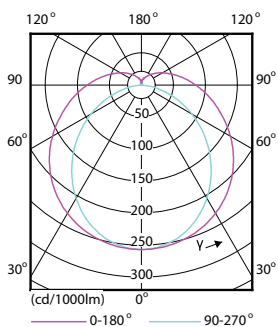

# MASTER LEDtube EM/Mains

Product Length	600 mm
<b>Approval and Application</b>	
Energy Efficiency Label	A++
Energy Saving Product	Yes
Approval Marks	RoHS compliance TUV CE marking KEMA Keur certificate
Energy Consumption kWh/1000 h	8 kWh
<b>Product Data</b>	
Full product code	871869669751100

### Photometric data

LEDtube 600mm 1200mm 1500mm UO T8

LEDtube 600mm HO 8W865 T8