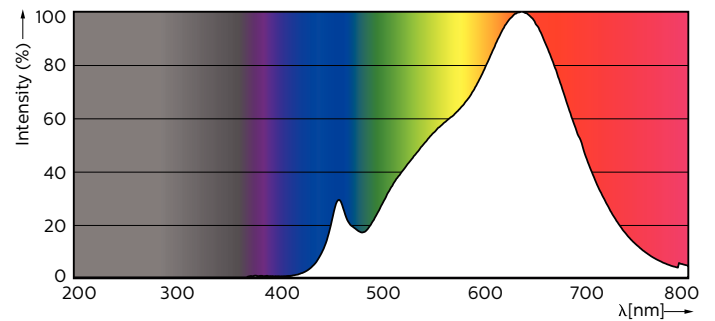

Product data

General Information	
Cap base	GU10 [GU10]
EU RoHS compliant	Yes
Nominal lifetime (nom.)	40000 h
Switching cycle	50000X
Technical type	3.9-35W
Light Technical	
Colour code	927
Beam Angle (Nom)	25°
Luminous flux (nom.)	265 lm
Luminous intensity (nom.)	700 cd
Colour designation	Warm white (WW)
Correlated colour temperature (nom.)	2700 K
Luminous efficacy (rated) (nom.)	67.95 lm/W
Colour consistency	<3

Color rendering index (nom.)	97
LLMF at end of nominal lifetime (nom.)	70 %
Luminous Flux in 90° Cone (Rated)	265 lm
Operating and Electrical	
Input frequency	50 to 60 Hz
Power (Rated) (Nom)	3.9 W
Lamp current (nom.)	22 mA
Wattage equivalent	35 W
Starting time (nom.)	0.5 s
Warm-up time to 60% light (nom.)	0.5 s
Power factor (nom.)	0.8
Voltage (Nom)	220-240 V

Dimensional drawing

GU10 230V4W-35W 235lm 25D 2700K GU10 Dim

Product	D	C
MASTER LED ExpertColor LED ExpertColor 3.9-35W GU10 927 25D	50 mm	54 mm

Photometric data

MASTER LEDspot ExpertColor MV 35W GU10 927 25D

MASTER LEDspot ExpertColor MV 35W GU10 927 25D

MASTER LEDspot ExpertColor MV

Photometric data

MASTER LEDspot ExpertColor MV 35W GU10 927 25D

Lifetime

MASTER LEDspot ExpertColor MV 35W GU10 25D

MASTER LEDspot ExpertColor MV 35W GU10 25D