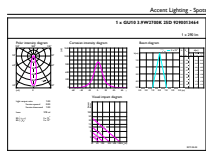

Photometric data

MASTER LEDspot ExpertColor MV 35W GU10 927 25D