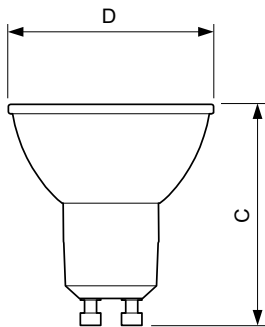

Product data

General Information	
Cap base	GU10 [GU10]
EU RoHS compliant	Yes
Nominal lifetime (nom.)	40000 h
Switching cycle	50000X
Technical type	3.9-35W
Light Technical	
Colour code	927
Beam Angle (Nom)	25°
Luminous flux (nom.)	265 lm
Luminous intensity (nom.)	700 cd
Colour designation	Warm white (WW)
Correlated colour temperature (nom.)	2700 K
Luminous efficacy (rated) (nom.)	67.95 lm/W
Colour consistency	<3

Dimensional drawing

GU10 230V4W-35W 235lm 25D 2700K GU10 Dim

Product	D	C
MASTER LED ExpertColor LED ExpertColor 3.9-35W GU10 927 25D	50 mm	54 mm

Photometric data

MASTER LEDspot ExpertColor MV 35W GU10 927 25D