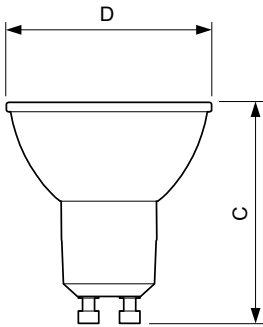

## Dimensional drawing

GU10 230V4W-35W 235lm 40D 2700K GU10 Dim

Product	D	C
MASTER LED ExpertColor LED ExpertColor 3.9-35W GU10 927 36D	50 mm	54 mm