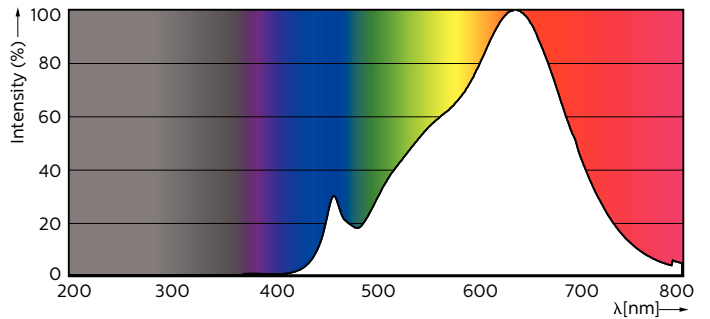

MASTER LEDspot ExpertColor MV 35W GU10 927 36D

MASTER LEDspot ExpertColor MV 35W GU10 927 36D