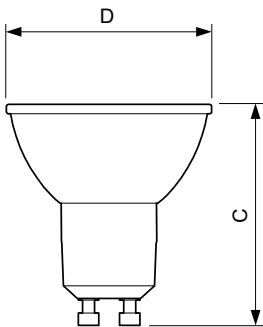

MASTER LEDspot ExpertColor MV

Temperature

T-Case Maximum (Nom)	80 °C

Controls and Dimming

Dimmable	Yes

Approval and Application

Energy Efficiency Label (EEL)	A+
Suitable For Accent Lighting	Yes
Energy Consumption kWh/1000 h	4 kWh

Product Data

Full product code	871869670757900

Order product name	MASTER LED ExpertColor LED ExpertColor 3.9-35W GU10 930 36D
EAN/UPC - Product	8718696707579
Order code	929001346802
Numerator - Quantity Per Pack	1
Numerator - Packs per outer box	10
Material Nr. (12NC)	929001346802
Net Weight (Piece)	0.038 kg

Dimensional drawing

GU10 230V4W-35W 245lm 40D 3000K GU10 Dim

Product	D	C
MASTER LED ExpertColor LED ExpertColor 3.9-35W GU10 930 36D	50 mm	54 mm

Photometric data

MASTER LEDspot ExpertColor MV 35W GU10 930 36D