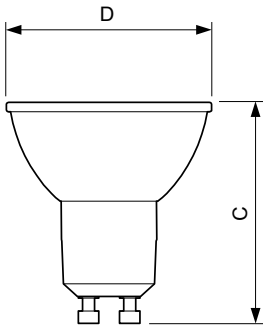

## Dimensional drawing

GU10 230V4W-35W 265lm 40D 4000K GU10 Dim

Product	D	C
MASTER LED ExpertColor LED ExpertColor 3.9-35W GU10 940 36D	50 mm	54 mm