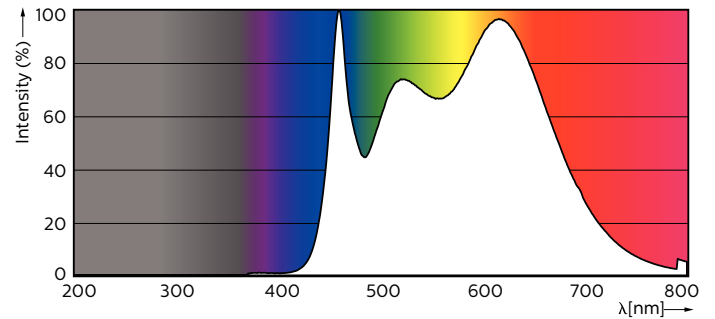

MASTER LEDspot ExpertColor MV 35W GU10 940 36D