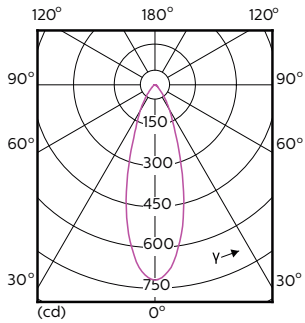

MASTER LEDspot ExpertColor MV

Photometric data

MASTER LEDspot ExpertColor MV 35W GU10 940 36D