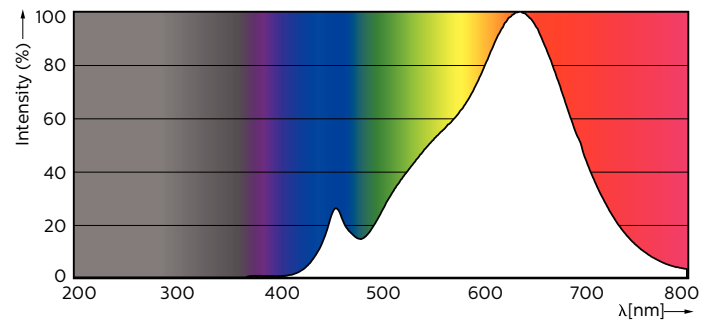

Product data

General Information	
Cap base	GU10 [GU10]
EU RoHS compliant	Yes
Nominal lifetime (nom.)	40000 h
Switching cycle	50000X
Technical type	5.5-50W
Light Technical	
Colour code	927
Beam Angle (Nom)	25°
Luminous flux (nom.)	355 lm
Luminous intensity (nom.)	1000 cd
Colour designation	Warm white (WW)
Correlated colour temperature (nom.)	2700 K
Luminous efficacy (rated) (nom.)	64.55 lm/W
Colour consistency	<3

Color rendering index (nom.)	97
LLMF at end of nominal lifetime (nom.)	70 %
Luminous Flux in 90° Cone (Rated)	355 lm
Operating and Electrical	
Input frequency	50 to 60 Hz
Power (Rated) (Nom)	5.5 W
Lamp current (nom.)	30 mA
Wattage equivalent	50 W
Starting time (nom.)	0.5 s
Warm-up time to 60% light (nom.)	0.5 s
Power factor (nom.)	0.8
Voltage (Nom)	220-240 V

Dimensional drawing

GU10 230V5.5W-50W345lm25D 2700K GU10 Dim

Product	D	C
MASTER LED ExpertColor LED ExpertColor 5.5-50W GU10 927 25D	50 mm	54 mm

Photometric data

MASTER LEDspot ExpertColor MV 50W GU10 927 25D

MASTER LEDspot ExpertColor MV 50W GU10 927 25D

MASTER LEDspot ExpertColor MV

Photometric data

MASTER LEDspot ExpertColor MV 50W GU10 927 25D

Lifetime

MASTER LEDspot ExpertColor MV 35W GU10 25D

MASTER LEDspot ExpertColor MV 35W GU10 25D