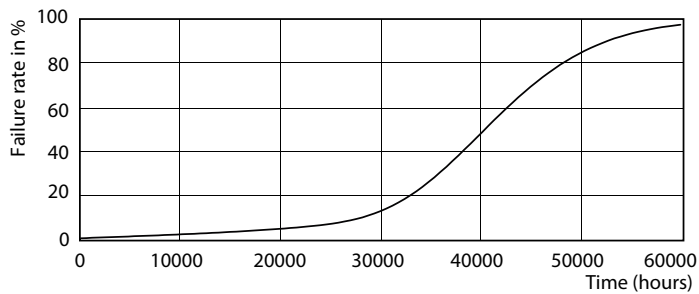

Product data

General Information	
Cap base	GU10 [GU10]
EU RoHS compliant	Yes
Nominal lifetime (nom.)	40000 h
Switching cycle	50000X
Technical type	5.5-50W
Light Technical	
Colour code	927
Beam Angle (Nom)	25°
Luminous flux (nom.)	355 lm
Luminous intensity (nom.)	1000 cd
Colour designation	Warm white (WW)
Correlated colour temperature (nom.)	2700 K
Luminous efficacy (rated) (nom.)	64.55 lm/W
Colour consistency	<3

MASTER LEDspot ExpertColor MV 50W GU10 927 25D

MASTER LEDspot ExpertColor MV

Photometric data

MASTER LEDspot ExpertColor MV 50W GU10 927 25D

Lifetime

MASTER LEDspot ExpertColor MV 35W GU10 25D

MASTER LEDspot ExpertColor MV 35W GU10 25D