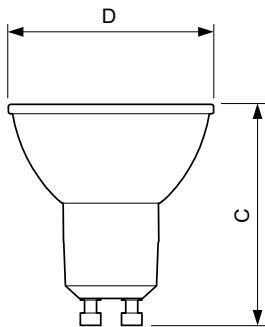

Product data

General Information	
Cap base	GU10 [GU10]
EU RoHS compliant	Yes
Nominal lifetime (nom.)	40000 h
Switching cycle	50000X
Technical type	5.5-50W
Light Technical	
Colour code	927
Beam Angle (Nom)	25°
Luminous flux (nom.)	355 lm
Luminous intensity (nom.)	1000 cd
Colour designation	Warm white (WW)
Correlated colour temperature (nom.)	2700 K
Luminous efficacy (rated) (nom.)	64.55 lm/W
Colour consistency	<3

Dimensional drawing

GU10 230V5.5W-50W345lm25D 2700K GU10 Dim

Product	D	C
MASTER LED ExpertColor LED ExpertColor 5.5-50W GU10 927 25D	50 mm	54 mm

Photometric data

MASTER LEDspot ExpertColor MV 50W GU10 927 25D