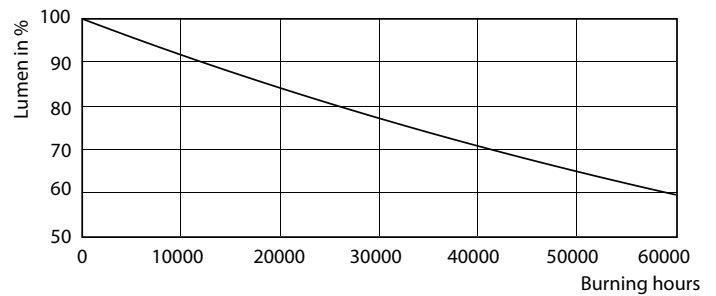

Product data

General Information	
Cap base	GU10 [GU10]
EU RoHS compliant	Yes
Nominal lifetime (nom.)	40000 h
Switching cycle	50000X
Technical type	5.5-50W
Light Technical	
Colour code	927
Beam Angle (Nom)	25°
Luminous flux (nom.)	355 lm
Luminous intensity (nom.)	1000 cd
Colour designation	Warm white (WW)
Correlated colour temperature (nom.)	2700 K
Luminous efficacy (rated) (nom.)	64.55 lm/W
Colour consistency	<3

Color rendering index (nom.)	97
LLMF at end of nominal lifetime (nom.)	70 %
Luminous Flux in 90° Cone (Rated)	355 lm
Operating and Electrical	
Input frequency	50 to 60 Hz
Power (Rated) (Nom)	5.5 W
Lamp current (nom.)	30 mA
Wattage equivalent	50 W
Starting time (nom.)	0.5 s
Warm-up time to 60% light (nom.)	0.5 s
Power factor (nom.)	0.8
Voltage (Nom)	220-240 V

MASTER LEDspot ExpertColor MV 50W GU10 927 25D

MASTER LEDspot ExpertColor MV

Photometric data

MASTER LEDspot ExpertColor MV 50W GU10 927 25D

Lifetime

MASTER LEDspot ExpertColor MV 35W GU10 25D

MASTER LEDspot ExpertColor MV 35W GU10 25D