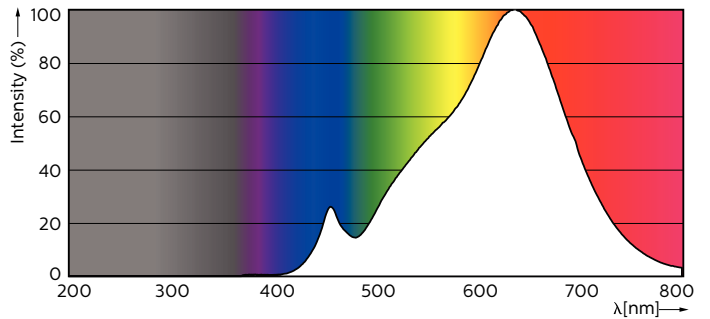

MASTER LEDspot ExpertColor MV 50W GU10 927 36D