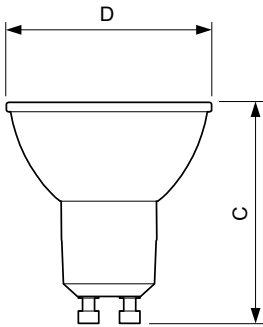

MASTER LEDspot ExpertColor MV

Temperature

T-Case maximum (nom.)	80 °C

Controls and Dimming

Dimmable	Yes

Approval and Application

Energy efficiency label (EEL)	A+
Suitable for accent lighting	Yes
Energy Consumption kWh/1000 h	6 kWh

Product Data

Full product code	871869670767800

Order product name	MASTER LED ExpertColor LED ExpertColor 5.5-50W GU10 927 36D
EAN/UPC – product	8718696707678
Order code	70767800
Numerator – quantity per pack	1
Numerator – packs per outer box	10
Material no. (12NC)	929001347302
Net weight (piece)	0.038 kg

Dimensional drawing

GU10 230V5.5W-50W345lm40D 2700K GU10 Dim

Product	D	C
MASTER LED ExpertColor LED ExpertColor 5.5-50W GU10 927 36D	50 mm	54 mm

Photometric data

MASTER LEDspot ExpertColor MV 50W GU10 927 36D