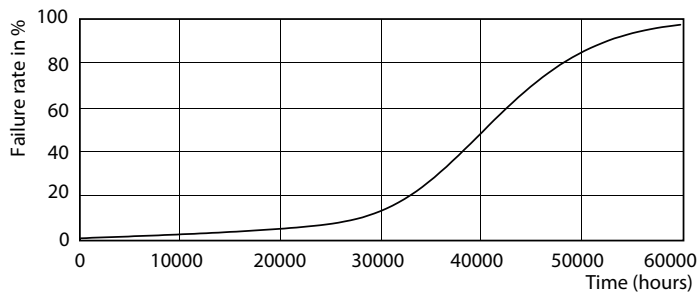

Lifetime

MASTER LEDspot ExpertColor MV 35W GU10 25D