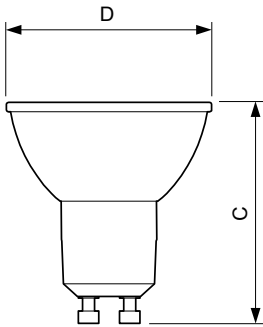

### Product data

General Information		Color Rendering Index (Nom)	
Cap-Base	GU10 [ GU10]		97
EU RoHS compliant	Yes	LLMF At End Of Nominal Lifetime (Nom)	70 %
Nominal Lifetime (Nom)	40000 h	Luminous Flux in 90° Cone (Rated)	375 lm
Switching Cycle	50000X	<b>Operating and Electrical</b>	
Technical Type	5.5-50W	Input Frequency	50 to 60 Hz
<b>Light Technical</b>		Power (Nom)	5.5 W
Color Code	930 [ CCT of 3000K]	Lamp Current (Nom)	30 mA
Beam Angle (Nom)	36 °	Wattage Equivalent	50 W
Luminous Flux (Nom)	375 lm	Starting Time (Nom)	0.5 s
Luminous Intensity (Nom)	800 cd	Warm Up Time to 60% Light (Nom)	0.5 s
Color Designation	White (WH)	Power Factor (Nom)	0.8
Correlated Color Temperature (Nom)	3000 K	Voltage (Nom)	220-240 V
Luminous Efficacy (rated) (Nom)	68.00 lm/W		
Color Consistency	<3		

## Dimensional drawing

GU10 230V5.5W-50W350lm40D 3000K GU10 Dim

Product	D	C
MASTER LED ExpertColor LED ExpertColor 5.5-50W GU10 930 36D	50 mm	54 mm