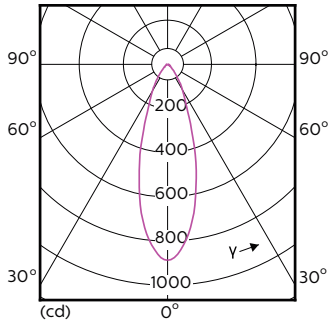

MASTER LEDspot ExpertColor MV

Photometric data

MASTER LEDspot ExpertColor MV 50W GU10 930 36D