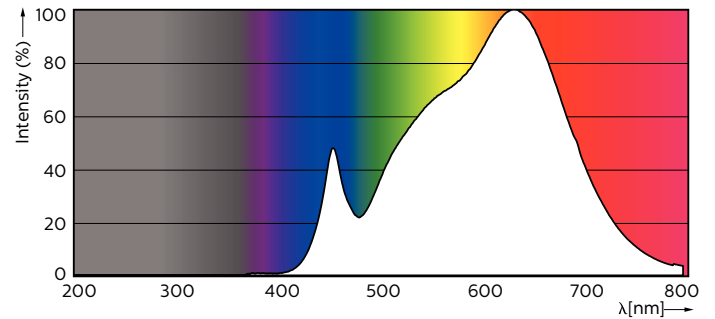

MASTER LEDspot ExpertColor MV 50W GU10 930 36D