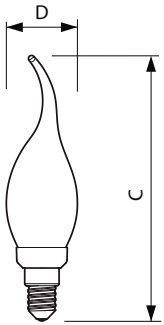

Classic filament LED candles and lustres

Energy Consumption kWh/1000 h	5 kWh
Product Data	
Full product code	871869670996200
Order product name	CLA LEDCandle D 5-40W BA35 E14 827 CL
EAN/UPC – product	8718696709962
Order code	70996200

Numerator – quantity per pack	1
Numerator – packs per outer box	10
Material no. (12NC)	929001332802
Net weight (piece)	0.020 kg

Dimensional drawing

Candle BA35 4.5-40W 470lm 2700K D Clear

Product	D	C
CLA LEDCandle D 5-40W BA35 E14 827 CL	35 mm	129 mm