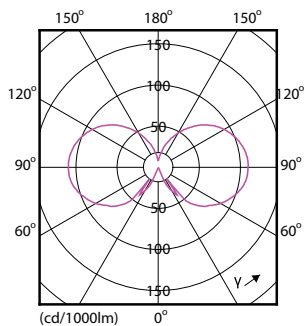

LEDbulb 40W E14 827 CL B35