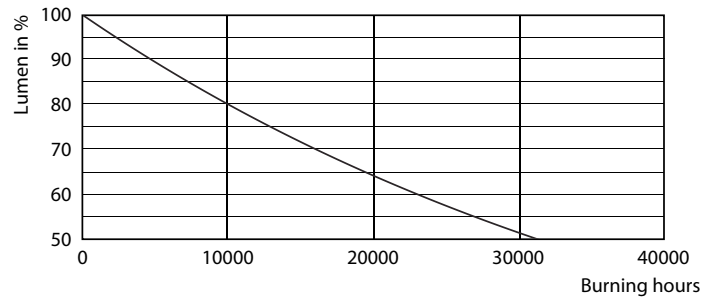

LEDbulb 40W E27 827 CL A60 D