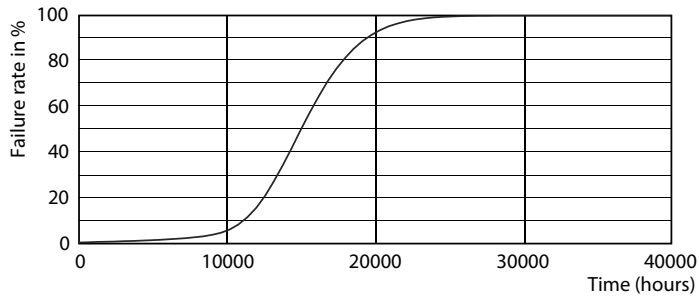

Classic filament LED candles and lustres

Lifetime

LEDbulb 40W E27 827 CL A60 D