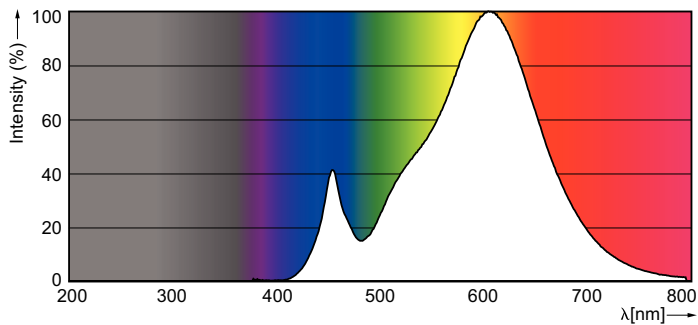

Photometric data

LEDbulb 40W E14 827 CL BA35