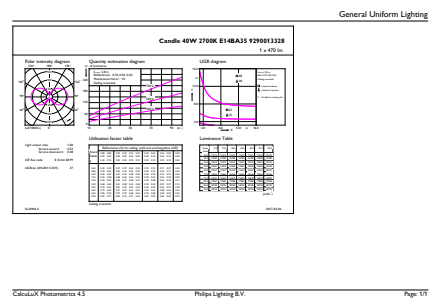

Photometric data

LEDbulb 40W E14 827 CL BA35