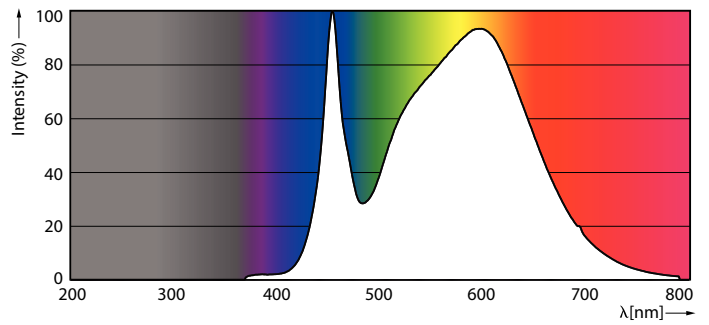

MASTER LEDspot PAR 50W E27 840 25D