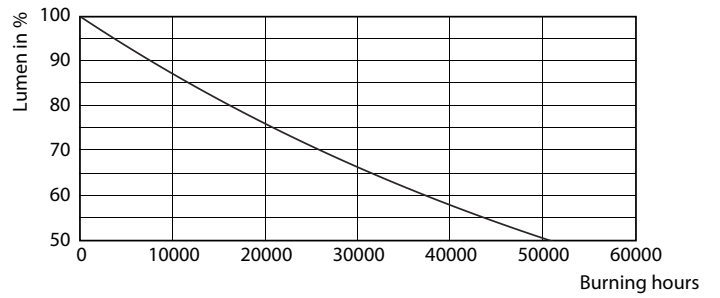

Product data

General Information	
Cap-Base	E27 [E27]
EU RoHS compliant	Yes
Nominal Lifetime (Nom)	25000 h
Switching Cycle	25000X
Technical Type	6-50W
Light Technical	
Color Code	840 [CCT of 4000K]
Beam Angle (Nom)	40 °
Luminous Flux (Nom)	540 lm
Luminous Intensity (Nom)	800 cd
Color Designation	Cool White (CW)
Correlated Color Temperature (Nom)	4000 K
Luminous Efficacy (rated) (Nom)	92.50 lm/W
Color Consistency	<6
Color Rendering Index (Nom)	80
LLMF At End Of Nominal Lifetime (Nom)	70 %
Luminous Flux in 90° Cone (Rated)	540 lm
Operating and Electrical	
Input Frequency	50 Hz
Power (Nom)	6 W

Lamp Current (Nom)	32 mA
Wattage Equivalent	50 W
Starting Time (Nom)	0.5 s
Warm Up Time to 60% Light (Nom)	0.5 s
Power Factor (Nom)	0.85
Voltage (Nom)	220-240 V
Controls and Dimming	
Dimmable	Yes
Approval and Application	
Energy Efficiency Label (EEL)	A+
Suitable For Accent Lighting	Yes
Energy Consumption kWh/1000 h	6 kWh
Product Data	
Full product code	871869671374700
Order product name	MAS LEDspot CLA D 6-50W 840 PAR20 40D
EAN/UPC - Product	8718696713747
Order code	929001317902
Numerator - Quantity Per Pack	1
Numerator - Packs per outer box	6
Material Nr. (12NC)	929001317902

MASTER LEDspot PAR

Net Weight (Piece) 0.120 kg

Dimensional drawing

PAR20 220-240V 6W-50W 40D 4000K E26 D

Product	D	C
MAS LEDspot CLA D 6-50W 840 PAR20 40D	64 mm	85 mm

Photometric data

Product Information v1 Photo Lighting v1 Page 11

MASTER LEDspot PAR 50W E27 840 40D

MASTER LEDspot PAR 50W E27 840 25D

MASTER LEDspot PAR 50W E27 840 40D

MASTER LEDspot PAR

Lifetime

MASTER LEDspot PAR 50W E27 827 25D

MASTER LEDspot PAR 50W E27 827 25D