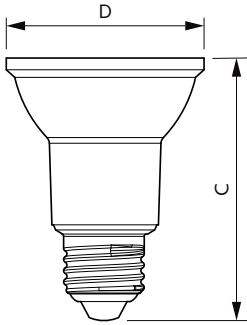

MASTER LEDspot PAR

Net Weight (Piece) 0.120 kg

Dimensional drawing

PAR20 220-240V 6W-50W 40D 4000K E26 D

Product	D	C
MAS LEDspot CLA D 6-50W 840 PAR20 40D	64 mm	85 mm

Photometric data

MASTER LEDspot PAR 50W E27 840 40D