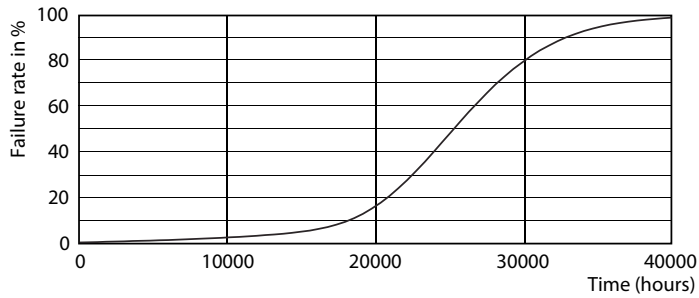

Product data

General Information	
Cap-Base	E27 [E27]
EU RoHS compliant	Yes
Nominal Lifetime (Nom)	25000 h
Switching Cycle	25000X
Technical Type	6-50W
Light Technical	
Color Code	840 [CCT of 4000K]
Beam Angle (Nom)	40 °
Luminous Flux (Nom)	540 lm
Luminous Intensity (Nom)	800 cd
Color Designation	Cool White (CW)
Correlated Color Temperature (Nom)	4000 K
Luminous Efficacy (rated) (Nom)	92.50 lm/W
Color Consistency	<6
Color Rendering Index (Nom)	80
LLMF At End Of Nominal Lifetime (Nom)	70 %
Luminous Flux in 90° Cone (Rated)	540 lm
Operating and Electrical	
Input Frequency	50 Hz
Power (Nom)	6 W

MASTER LEDspot PAR

Net Weight (Piece) 0.120 kg

Dimensional drawing

PAR20 220-240V 6W-50W 40D 4000K E26 D

Product	D	C
MAS LEDspot CLA D 6-50W 840 PAR20 40D	64 mm	85 mm

Photometric data

Product Information v1 Photo Lighting v1 Page 11

MASTER LEDspot PAR 50W E27 840 40D

MASTER LEDspot PAR 50W E27 840 25D

MASTER LEDspot PAR 50W E27 840 40D

MASTER LEDspot PAR

Lifetime

MASTER LEDspot PAR 50W E27 827 25D

MASTER LEDspot PAR 50W E27 827 25D