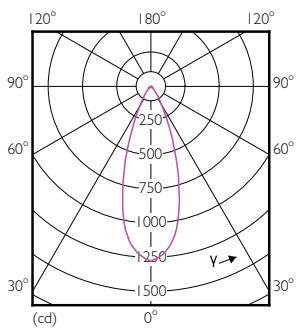

MASTER LEDspot PAR 50W E27 840 40D