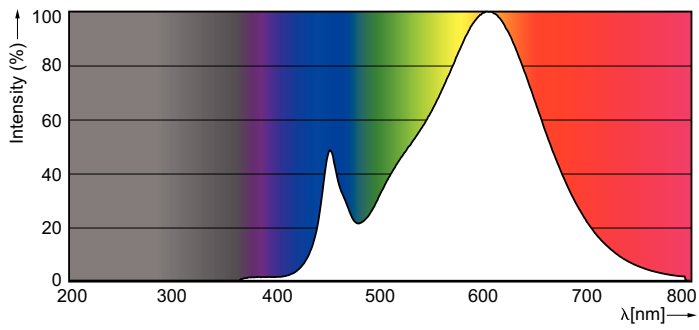

Photometric data

LEDspot, PAR38 13W 1050lm 3000K