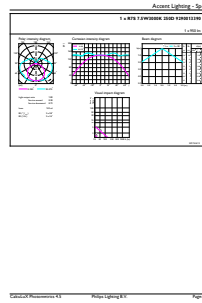

Photometric data

CorePro LEDlinear MV 60W R7S 830 Linear