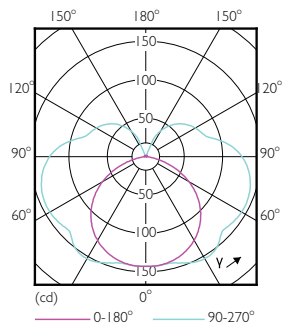

CorePro LEDlinear MV 60W R7S 830 Linear