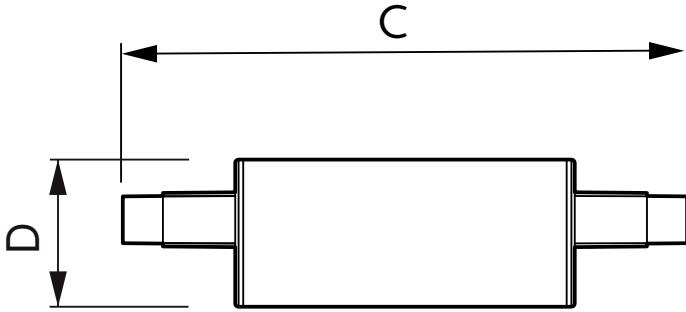

CorePro LEDlinear MV

Dimensional drawing

Product	D	C
CorePro LEDlinear ND 7.5-60W R7S 78mm830	29 mm	78 mm

Linear 220V 8-60W 806lm 3000K R7S ND