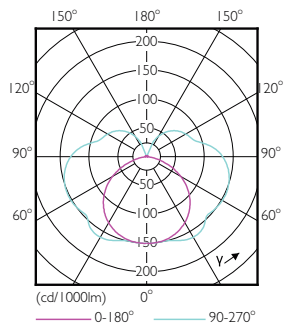

CorePro LEDlinearMV 14-120W R7S 830 D