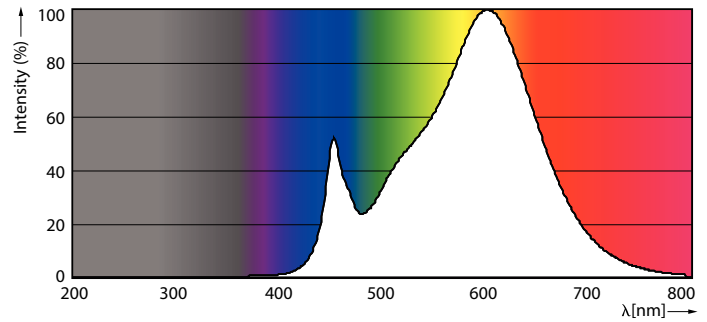

Product data

General Information	
Cap base	R7S [R7s]
EU RoHS compliant	Yes
Nominal lifetime (nom.)	15000 h
Switching cycle	50000X
Technical type	14-120W

Light Technical	
Colour code	830 [CCT of 3,000 K]
Luminous flux (nom.)	2000 lm
Colour designation	White (WH)
Correlated colour temperature (nom.)	3000 K
Luminous efficacy (rated) (nom.)	142.86 lm/W
Colour consistency	<6
Color rendering index (nom.)	80
LLMF at end of nominal lifetime (nom.)	70 %

CorePro LEDlinear MV

Dimensional drawing

C

Product	D	C
CorePro LED linear D 14-120W R7S 118 830	29 mm	118 mm

R7S 220V 15.5W-110W 1800lm 3000K R7S D

Photometric data

General luminaire data
Photometry 1/17

CorePro LEDlinearMV 14-120W R7S 830 D