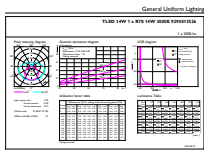

Temperature	
T-Case maximum (nom.)	100 °C

Controls and Dimming	
Dimmable	Yes

Approval and Application	
Energy efficiency label (EEL)	A++
Energy Consumption kWh/1000 h	14 kWh

Product Data	
Full product code	871869671400300
Order product name	CorePro LED linear D 14-120W R7S 118 830
EAN/UPC – product	8718696714003
Order code	71400300
Numerator – quantity per pack	1
Numerator – packs per outer box	10
Material no. (12NC)	929001353602
Net weight (piece)	0.095 kg

CorePro LEDlinear MV

Dimensional drawing

C

Product	D	C
CorePro LED linear D 14-120W R7S 118 830	29 mm	118 mm

R7S 220V 15.5W-110W 1800lm 3000K R7S D

Photometric data

General luminaire data
Photometry 1/17

CorePro LEDlinearMV 14-120W R7S 830 D