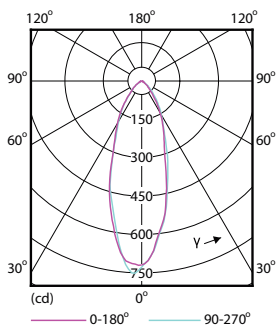

Product data

General Information	
Cap-Base	GU10 [GU10]
Nominal Lifetime (Nom)	15000 h
Switching Cycle	50000X
Technical Type	5-50W
Light Technical	
Color Code	827 [CCT of 2700K]
Beam Angle (Nom)	36 °
Luminous Flux (Nom)	350 lm
Luminous Flux (Rated) (Nom)	350 lm
Luminous Intensity (Nom)	710 cd
Color Designation	Warm White (WW)
Rated Beam Angle	36 °
Correlated Color Temperature (Nom)	2700 K
Luminous Efficacy (rated) (Nom)	70.00 lm/W
Color Consistency	<6
Color Rendering Index (Nom)	80
LLMF At End Of Nominal Lifetime (Nom)	70 %
Luminous Flux in 90° Cone (Rated)	350 lm
Operating and Electrical	
Input Frequency	50 to 60 Hz

CorePro LEDspot MV

Numerator - Quantity Per Pack	1
Numerator - Packs per outer box	10
Material Nr. (12NC)	929001364102

Net Weight (Piece)	0.038 kg
--------------------	----------

Dimensional drawing

GU10 230V 5-50W 350lm 36D 2700K GU10 D

Product	D	C
CorePro LEDspot 5-50W GU10 827 36D DIM	50 mm	54 mm

Photometric data

Standard Reference 01 Phot Lighting 01 Page 07

LEDspotMV GU10 MR16 827

Classic LEDspotMV 50W GU10 827 36D

CorePro LEDspotMV 50W GU10 830 36D CLA