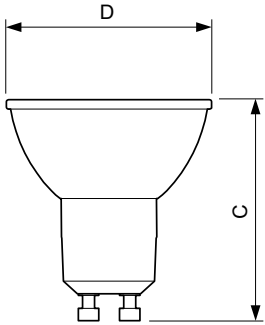

Product data

General Information	
Cap-Base	GU10 [GU10]
Nominal Lifetime (Nom)	15000 h
Switching Cycle	50000X
Technical Type	5-50W
Light Technical	
Color Code	827 [CCT of 2700K]
Beam Angle (Nom)	36 °
Luminous Flux (Nom)	350 lm
Luminous Flux (Rated) (Nom)	350 lm
Luminous Intensity (Nom)	710 cd
Color Designation	Warm White (WW)
Rated Beam Angle	36 °
Correlated Color Temperature (Nom)	2700 K
Luminous Efficacy (rated) (Nom)	70.00 lm/W
Color Consistency	<6
Color Rendering Index (Nom)	80
LLMF At End Of Nominal Lifetime (Nom)	70 %
Luminous Flux in 90° Cone (Rated)	350 lm
Operating and Electrical	
Input Frequency	50 to 60 Hz

CorePro LEDspot MV

Numerator - Quantity Per Pack	1
Numerator - Packs per outer box	10
Material Nr. (12NC)	929001364102

Net Weight (Piece)	0.038 kg
--------------------	----------

Dimensional drawing

GU10 230V 5-50W 350lm 36D 2700K GU10 D

Product	D	C
CorePro LEDspot 5-50W GU10 827 36D DIM	50 mm	54 mm

Photometric data

Standard Reference 01 Phot Lighting 01 Page 07

LEDspotMV GU10 MR16 827

Classic LEDspotMV 50W GU10 827 36D

CorePro LEDspotMV 50W GU10 830 36D CLA