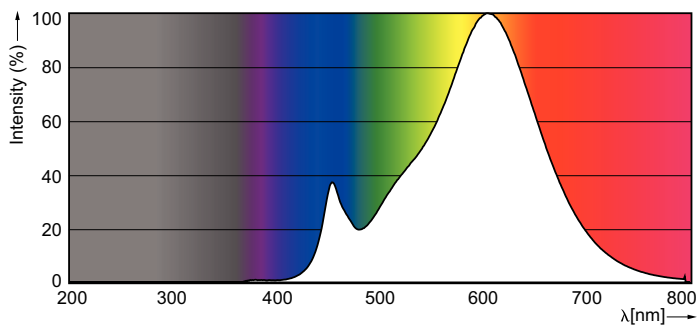

Photometric data

Standard Reference 01 Phot Lighting 01 Page 07

LEDspotMV GU10 MR16 827

Classic LEDspotMV 50W GU10 827 36D