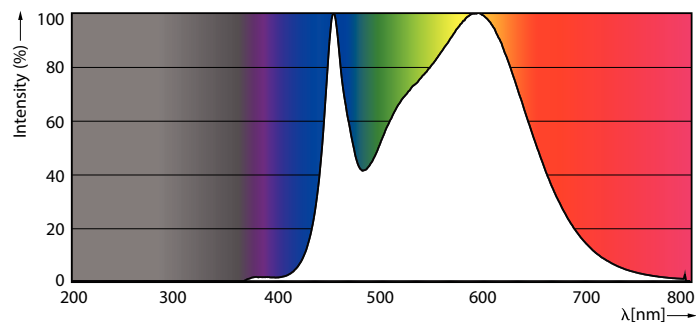

CorePro LEDspotMV 25W GU10 840 36D