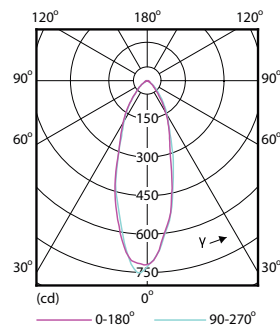

Product data

General Information	
Cap-Base	GU10 [GU10]
EU RoHS compliant	Yes
Nominal Lifetime (Nom)	15000 h
Switching Cycle	50000X
Technical Type	5-50W
Light Technical	
Color Code	840 [CCT of 4000K]
Beam Angle (Nom)	36 °
Luminous Flux (Nom)	380 lm
Luminous Intensity (Nom)	710 cd
Color Designation	Cool White (CW)
Correlated Color Temperature (Nom)	4000 K
Luminous Efficacy (rated) (Nom)	76.00 lm/W
Color Consistency	<6
Color Rendering Index (Nom)	80
LLMF At End Of Nominal Lifetime (Nom)	70 %
Luminous Flux in 90° Cone (Rated)	380 lm
Operating and Electrical	
Input Frequency	50 to 60 Hz
Power (Nom)	5 W

CorePro LEDspot MV

Numerator - Quantity Per Pack	1
Numerator - Packs per outer box	10
Material Nr. (12NC)	929001364302

Net Weight (Piece)	0.038 kg
--------------------	----------

Dimensional drawing

GU10 230V 5-50W 380lm 36D 4000K GU10 D

Product	D	C
CorePro LEDspot 5-50W GU10 840 36D DIM	50 mm	54 mm

Photometric data

Classic LEDspotMV 50W GU10 840 36D

CorePro LEDspotMV 50W GU10 830 36D CLA

CorePro LEDspotMV 25W GU10 840 36D

CorePro LEDspot MV