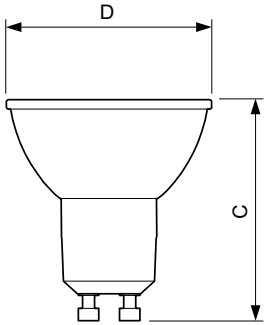

Product data

General Information	
Cap-Base	GU10 [GU10]
EU RoHS compliant	Yes
Nominal Lifetime (Nom)	15000 h
Switching Cycle	50000X
Technical Type	5-50W
Light Technical	
Color Code	840 [CCT of 4000K]
Beam Angle (Nom)	36 °
Luminous Flux (Nom)	380 lm
Luminous Intensity (Nom)	710 cd
Color Designation	Cool White (CW)
Correlated Color Temperature (Nom)	4000 K
Luminous Efficacy (rated) (Nom)	76.00 lm/W
Color Consistency	<6
Color Rendering Index (Nom)	80
LLMF At End Of Nominal Lifetime (Nom)	70 %
Luminous Flux in 90° Cone (Rated)	380 lm
Operating and Electrical	
Input Frequency	50 to 60 Hz
Power (Nom)	5 W

CorePro LEDspot MV

Numerator - Quantity Per Pack	1
Numerator - Packs per outer box	10
Material Nr. (12NC)	929001364302

Net Weight (Piece)	0.038 kg
--------------------	----------

Dimensional drawing

GU10 230V 5-50W 380lm 36D 4000K GU10 D

Product	D	C
CorePro LEDspot 5-50W GU10 840 36D DIM	50 mm	54 mm

Photometric data

Classic LEDspotMV 50W GU10 840 36D

CorePro LEDspotMV 50W GU10 830 36D CLA

CorePro LEDspotMV 25W GU10 840 36D

CorePro LEDspot MV