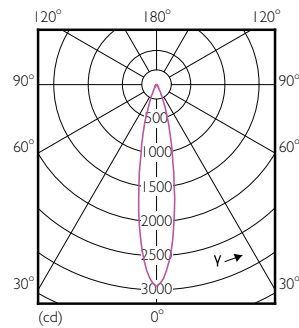

MAS LEDspotLV 43W GU5-3 940 24D MR16