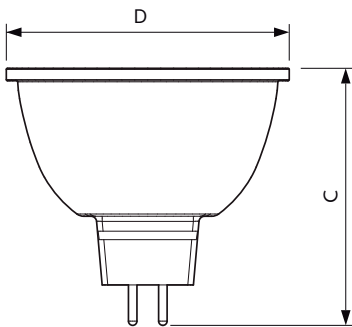

MASTER LEDspot ExpertColor LV

Temperature

T-Case maximum (nom.)	93 °C

Controls and Dimming

Dimmable	Yes

Approval and Application

Energy efficiency label (EEL)	A
Suitable for accent lighting	Yes
Energy Consumption kWh/1000 h	9 kWh

Product Data

Full product code	871869673542800

Order product name	MASTER LED ExpertColor LED ExpertColor 7.5-43W MR16 940 24D
EAN/UPC – product	8718696735428
Order code	73542800
Numerator – quantity per pack	1
Numerator – packs per outer box	10
Material no. (12NC)	929001386202
Net weight (piece)	0.034 kg

Dimensional drawing

MR16 12V 8-43W 570lm 24D 4000K GU5.3 D

Product	D	C
MASTER LED ExpertColor LED ExpertColor 7.5-43W MR16 940 24D	50.5 mm	46 mm

Photometric data