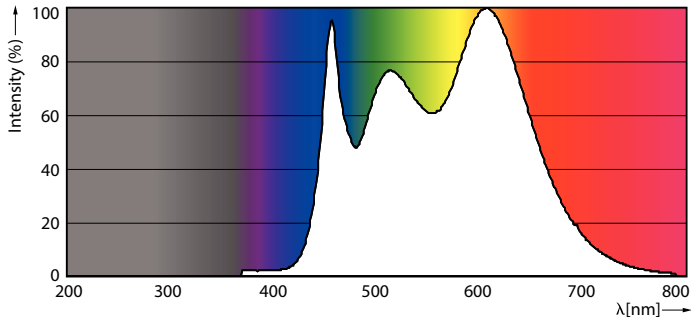

### Product data

General Information	
Cap base	GU5.3 [ GU5.3]
Nominal lifetime (nom.)	40000 h
Switching cycle	50000X
Technical type	7.5-43W
Light Technical	
Colour code	940 [ CCT of 4,000 K]
Beam Angle (Nom)	24°
Luminous flux (nom.)	520 lm
Luminous flux (rated) (nom.)	520 lm
Luminous intensity (nom.)	2800 cd
Colour designation	Cool White (CW)
Rated beam angle	24°
Correlated colour temperature (nom.)	4000 K
Luminous efficacy (rated) (nom.)	69.33 lm/W

Colour consistency	<3
Color rendering index (nom.)	92
LLMF at end of nominal lifetime (nom.)	70 %
Luminous Flux in 90° Cone (Rated)	520 lm
Operating and Electrical	
Power (Rated) (Nom)	7.5 W
Lamp current (nom.)	880 mA
Wattage equivalent	43 W
Starting time (nom.)	0.5 s
Warm-up time to 60% light (nom.)	0.5 s
Power factor (nom.)	0.7
Voltage (Nom)	ac electronic 12 V

## Photometric data

Calculation: Photometric 4.1, Beam Lighting 4.1, Page 11

MAS LEDspotLV 43W GU5-3 940 24D MR16

## Photometric data