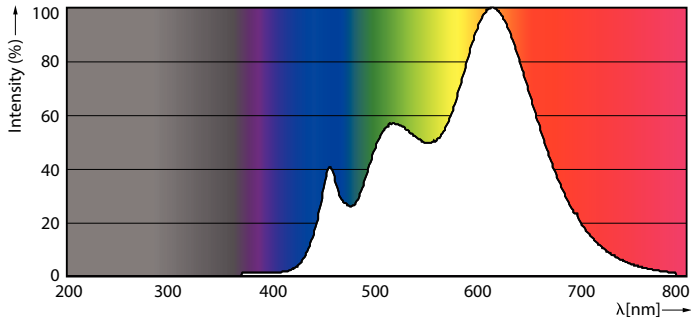

Product data

General Information	
Cap base	GU5.3 [GU5.3]
Nominal lifetime (nom.)	40000 h
Switching cycle	50000X
Technical type	7.5-43W
Light Technical	
Colour code	930 [CCT of 3,000 K]
Beam Angle (Nom)	36 °
Luminous flux (nom.)	500 lm
Luminous flux (rated) (nom.)	500 lm
Luminous intensity (nom.)	1550 cd
Colour designation	White (WH)
Rated beam angle	36 °
Correlated colour temperature (nom.)	3000 K
Luminous efficacy (rated) (nom.)	66.67 lm/W

Colour consistency	<3
Color rendering index (nom.)	92
LLMF at end of nominal lifetime (nom.)	70 %
Luminous Flux in 90° Cone (Rated)	500 lm
Operating and Electrical	
Power (Rated) (Nom)	7.5 W
Lamp current (nom.)	880 mA
Wattage equivalent	43 W
Starting time (nom.)	0.5 s
Warm-up time to 60% light (nom.)	0.5 s
Power factor (nom.)	0.7
Voltage (Nom)	ac electronic 12 V

Photometric data

Calculation: Photometric 4.1, Beam Lighting 4.1, Page 11

MAS LEDspotLV 43W GU5-3 930 36D MR16

MASTER LEDspot ExpertColor LV

Photometric data

Lifetime