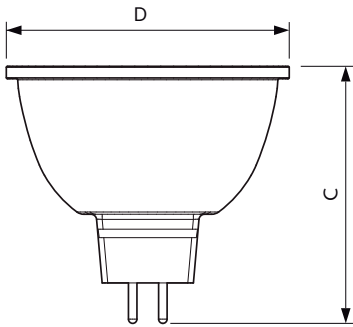

MASTER LEDspot ExpertColor LV

Temperature

T-Case maximum (nom.) 93 °C

Controls and Dimming

Dimmable Yes

Approval and Application

Energy efficiency label (EEL) A

Suitable for accent lighting Yes

Energy Consumption kWh/1000 h 9 kWh

Product Data

Full product code 871869673546600

Order product name MASTER LED ExpertColor LED ExpertColor
7.5-43W MR16 930 36D

EAN/UPC – product 8718696735466

Order code 73546600

Numerator – quantity per pack 1

Numerator – packs per outer box 10

Material no. (12NC) 929001386402

Net weight (piece) 0.030 kg

Dimensional drawing

MR16 12V 8-43W 550lm 36D 3000K GU5.3 D

Product	D	C
MASTER LED ExpertColor LED ExpertColor 7.5-43W MR16 930 36D	50.5 mm	46 mm

Photometric data