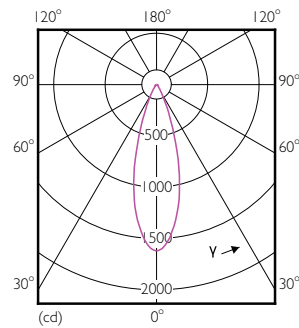

MAS LEDspotLV 43W GU5-3 930 36D MR16