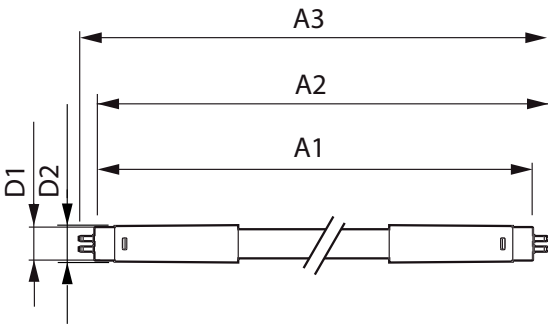

MASTER LEDtube InstantFit HF T5

Approval and Application

Energy Efficiency Label (EEL)	A+
Energy Saving Product	Yes
Approval Marks	TUV CE marking RoHS compliance KEMA Keur certificate
Energy Consumption kWh/1000 h	10 kWh

Product Data

Full product code	871869674323200

Order product name	Master LEDtube HF 600mm HE 8W 830 T5
EAN/UPC - Product	8718696743232
Order code	929001390702
Numerator - Quantity Per Pack	1
Numerator - Packs per outer box	10
Material Nr. (12NC)	929001390702
Net Weight (Piece)	0.080 kg

Dimensional drawing

TLED 600mm 230V8W-14W 1050lm 160D 3000K

Product	D1	D2	A1	A2	A3
Master LEDtube HF 600mm HE 8W 830 T5	15.5 mm	18.8 mm	549 mm	556.1 mm	563.2 mm

Photometric data