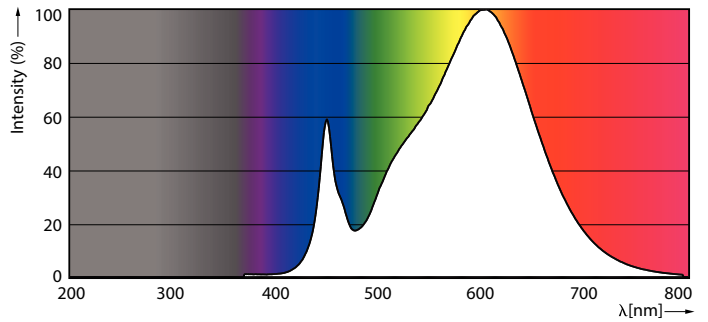

LEDtube 600mm 8W G5 830 1000lm

LEDtube 600mm 8W G5 830 1000lm