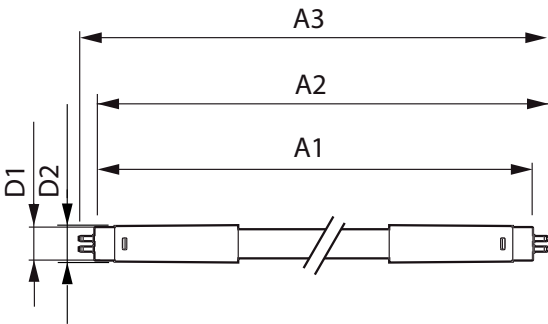

MASTER LEDtube InstantFit HF T5

Approval and Application

Energy Efficiency Label (EEL)	A+
Energy Saving Product	Yes
Approval Marks	TUV CE marking RoHS compliance KEMA Keur certificate
Energy Consumption kWh/1000 h	10 kWh

Product Data

Full product code	871869674325600

Order product name	Master LEDtube HF 600mm HE 8W 840 T5
EAN/UPC - Product	8718696743256
Order code	929001390802
Numerator - Quantity Per Pack	1
Numerator - Packs per outer box	10
Material Nr. (12NC)	929001390802
Net Weight (Piece)	0.080 kg

Dimensional drawing

TLED 600mm 230V8W-14W 1050lm 160D 4000K

Product	D1	D2	A1	A2	A3
Master LEDtube HF 600mm HE 8W 840 T5	15.5 mm	18.8 mm	549 mm	556.1 mm	563.2 mm