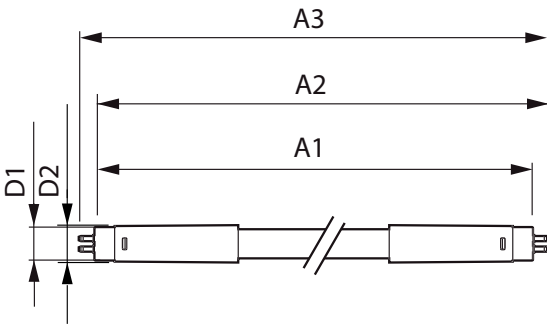

MASTER LEDtube InstantFit HF T5

Approval and Application

Energy Efficiency Label (EEL)	A+
Energy Saving Product	Yes
Approval Marks	TUV CE marking RoHS compliance KEMA Keur certificate
Energy Consumption kWh/1000 h	10 kWh

Product Data

Full product code	871869674327000

Order product name	Master LEDtube HF 600mm HE 8W 865 T5
EAN/UPC - Product	8718696743270
Order code	929001390902
Numerator - Quantity Per Pack	1
Numerator - Packs per outer box	10
Material Nr. (12NC)	929001390902
Net Weight (Piece)	0.080 kg

Dimensional drawing

TLED 600mm 230V8W-14W 1050lm 160D 6500K

Product	D1	D2	A1	A2	A3
Master LEDtube HF 600mm HE 8W 865 T5	15.5 mm	18.8 mm	549 mm	556.1 mm	563.2 mm

Photometric data

LEDtubes, TLED T12 120-277V 20W 6500K G13

LEDtube 600mm 8W G5 865 1050lm