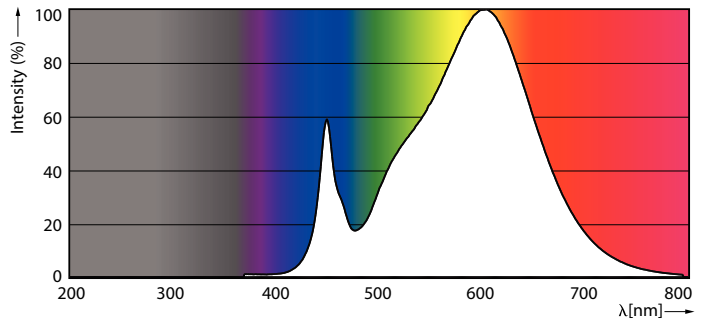

LEDtube 1500mm 20W G5 830 2800lm

LEDtube 600mm 8W G5 830 1000lm