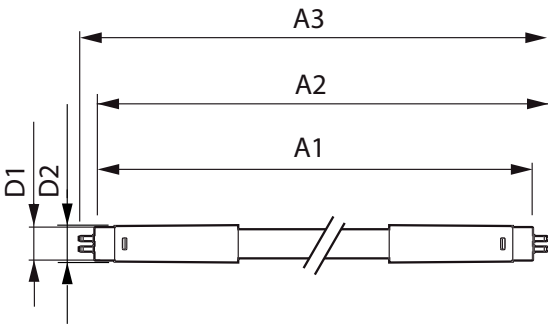

Dimensional drawing

TLED 1500mm 230V17W-35W 2600lm 160D 300

Product	D1	D2	A1	A2	A3
MAS LEDtube HF 1500mm HE 20W 830 T5	15.5 mm	18.8 mm	1449 mm	1456.1 mm	1463.2 mm

Photometric data

LEDtube 1500mm 20W G5 830 2800lm