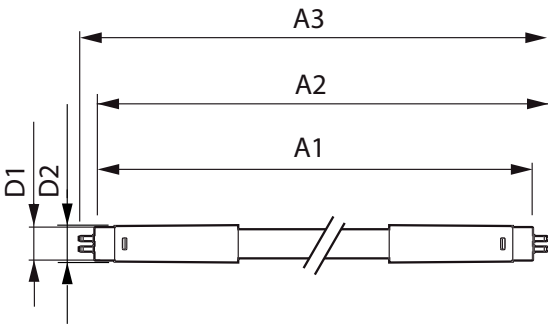

Product Data

Full product code	871869674339300
-------------------	-----------------

Order product name	Master LEDtube HF 1500mm HE 20W 865 T5
EAN/UPC - Product	8718696743393
Order code	929001391502
Numerator - Quantity Per Pack	1
Numerator - Packs per outer box	10
Material Nr. (12NC)	929001391502
Net Weight (Piece)	0.200 kg

Dimensional drawing

TLED 1500mm 230V17W-35W 2600lm 160D 650

Product	D1	D2	A1	A2	A3
Master LEDtube HF 1500mm HE 20W 865 T5	15.5 mm	18.8 mm	1449 mm	1456.1 mm	1463.2 mm

Photometric data

General Information 14 Recycling 14 Page 14