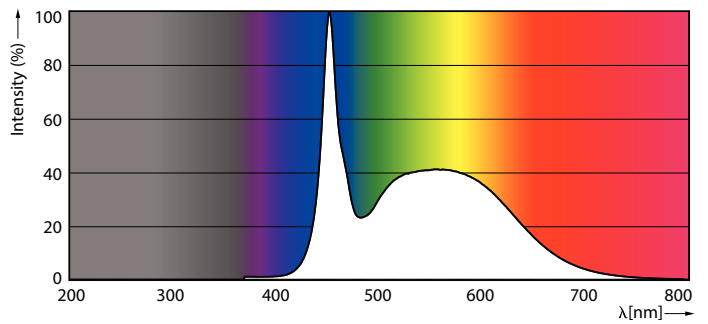

LEDtube 1500mm 20W G5 865 3000lm