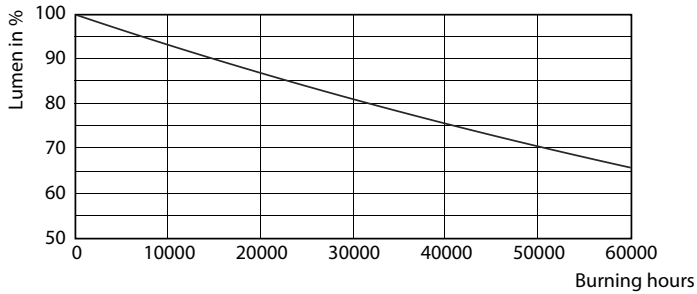

Product data

General Information		Starting Time (Nom)	
Cap-Base	G5 [G5]		0.5 s
EU RoHS compliant	Yes	Warm Up Time to 60% Light (Nom)	0.5 s
Nominal Lifetime (Nom)	50000 h	Power Factor (Nom)	0.9
Switching Cycle	50000X	Voltage (Nom)	120-160 V
Light Technical		Temperature	
Color Code	865 [CCT of 6500K]	T-Ambient (Max)	45 °C
Luminous Flux (Nom)	3000 lm	T-Ambient (Min)	-20 °C
Correlated Color Temperature (Nom)	6500 K	T-Storage (Max)	65 °C
Color Consistency	<6	T-Storage (Min)	-40 °C
Color Rendering Index (Nom)	83	T-Case Maximum (Nom)	65 °C
LLMF At End Of Nominal Lifetime (Nom)	70 %	Controls and Dimming	
Operating and Electrical		Dimmable	No
Input Frequency	35000-70000 Hz	Mechanical and Housing	
Power (Nom)	20 W	Bulb Material	Glass
Lamp Current (Max)	350 mA	Product Length	1500 mm
Lamp Current (Min)	150 mA		

LEDtube 1500mm 20W G5 865 3000lm

LEDtube 1500mm 20W G5 865 3000lm

MASTER LEDtube InstantFit HF T5

Photometric data

LEDtube 600mm 8W G5 830 1000lm

Lifetime

LEDtube 600mm 8W G5 830 1000lm

LEDtube 600mm 8W G5 830 1000lm