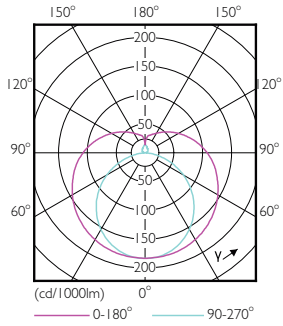

Dimensional drawing

TLED 1500mm 230V17W-35W 2600lm 160D 650

Product	D1	D2	A1	A2	A3
Master LEDtube HF 1500mm HE 20W 865 T5	15.5 mm	18.8 mm	1449 mm	1456.1 mm	1463.2 mm

Photometric data

General Information 14 Recycling 14 Page 14

LEDtube 1500mm 20W G5 865 3000lm

LEDtube 1500mm 20W G5 865 3000lm

MASTER LEDtube InstantFit HF T5

Photometric data

LEDtube 600mm 8W G5 830 1000lm

Lifetime

LEDtube 600mm 8W G5 830 1000lm

LEDtube 600mm 8W G5 830 1000lm