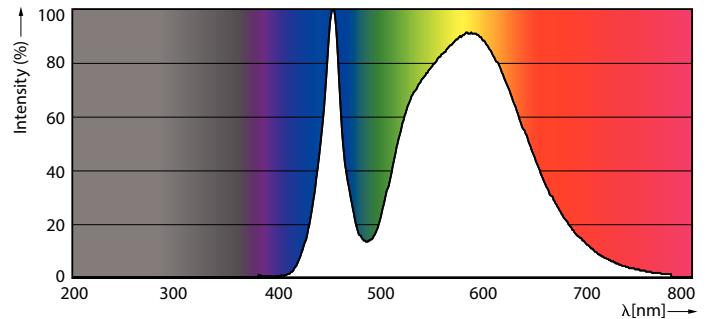

Product data

General Information		Power (Rated) (Nom)	
Cap base	E27 [E27]		35 W
EU RoHS compliant	Yes	Lamp current (nom.)	920 mA
Nominal lifetime (nom.)	50000 h	Wattage equivalent	70 W
Switching cycle	50000X	Starting time (nom.)	0.5 s
Technical type	35-70W	Warm-up time to 60% light (nom.)	0.5 s
		Power factor (nom.)	0.9
		Voltage (Nom)	70-80 V
Light Technical		Temperature	
Colour code	740 [CCT of 4,000 K]	T-Case maximum (nom.)	95 °C
Luminous flux (nom.)	6000 lm		
Colour designation	Cool White (CW)	Controls and Dimming	
Correlated colour temperature (nom.)	4000 K	Dimmable	No
Luminous efficacy (rated) (nom.)	171.00 lm/W	Mechanical and Housing	
Colour consistency	<6	Bulb finish	Clear
Color rendering index (nom.)	70	Approval and Application	
LLMF at end of nominal lifetime (nom.)	70 %	Energy efficiency label (EEL)	A++
Operating and Electrical			
Input frequency	50 Hz		

Numerator – quantity per pack	1
Numerator – packs per outer box	6
Material no. (12NC)	929001898502
Net weight (piece)	0.225 kg

Dimensional drawing

TForce LED EU SON-T 70W 50khrs 4000K

Product	D	C
TrueForce LED Road 60-35W E27 740	61 mm	200 mm

Photometric data

LED TForce 58-35W E27 others Clear 730 ND

LED TForce 60-35W E27 others Clear 740 ND

LED TForce 60-35W E27 others Clear 740 ND

TrueForce LED Public (Road – SON)

Lifetime

LED TForce 58-35W E27 others Clear 730 ND