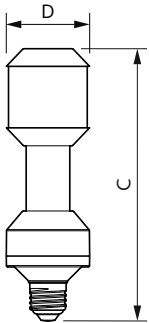

Product data

General Information		Power (Rated) (Nom)	
Cap base	E27 [E27]		35 W
EU RoHS compliant	Yes	Lamp current (nom.)	920 mA
Nominal lifetime (nom.)	50000 h	Wattage equivalent	70 W
Switching cycle	50000X	Starting time (nom.)	0.5 s
Technical type	35-70W	Warm-up time to 60% light (nom.)	0.5 s
		Power factor (nom.)	0.9
		Voltage (Nom)	70-80 V
Light Technical		Temperature	
Colour code	740 [CCT of 4,000 K]	T-Case maximum (nom.)	95 °C
Luminous flux (nom.)	6000 lm		
Colour designation	Cool White (CW)	Controls and Dimming	
Correlated colour temperature (nom.)	4000 K	Dimmable	No
Luminous efficacy (rated) (nom.)	171.00 lm/W	Mechanical and Housing	
Colour consistency	<6	Bulb finish	Clear
Color rendering index (nom.)	70	Approval and Application	
LLMF at end of nominal lifetime (nom.)	70 %	Energy efficiency label (EEL)	A++
Operating and Electrical			
Input frequency	50 Hz		

TrueForce LED Public (Road – SON)

Energy Consumption kWh/1000 h	39 kWh
Product Data	
Full product code	871869681117700
Order product name	TrueForce LED Road 60-35W E27 740
EAN/UPC – product	8718696811177
Order code	81117700

Numerator – quantity per pack	1
Numerator – packs per outer box	6
Material no. (12NC)	929001898502
Net weight (piece)	0.225 kg

Dimensional drawing

TForce LED EU SON-T 70W 50khrs 4000K

Product	D	C
TrueForce LED Road 60-35W E27 740	61 mm	200 mm