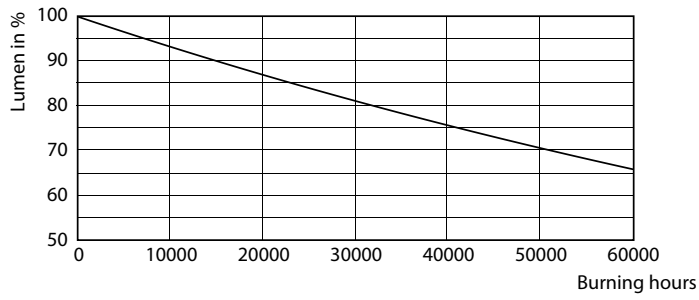

Product data

General Information		Power (Rated) (Nom)	
Cap base	E27 [E27]		35 W
EU RoHS compliant	Yes	Lamp current (nom.)	920 mA
Nominal lifetime (nom.)	50000 h	Wattage equivalent	70 W
Switching cycle	50000X	Starting time (nom.)	0.5 s
Technical type	35-70W	Warm-up time to 60% light (nom.)	0.5 s
		Power factor (nom.)	0.9
		Voltage (Nom)	70-80 V
Light Technical		Temperature	
Colour code	740 [CCT of 4,000 K]	T-Case maximum (nom.)	95 °C
Luminous flux (nom.)	6000 lm		
Colour designation	Cool White (CW)	Controls and Dimming	
Correlated colour temperature (nom.)	4000 K	Dimmable	No
Luminous efficacy (rated) (nom.)	171.00 lm/W	Mechanical and Housing	
Colour consistency	<6	Bulb finish	Clear
Color rendering index (nom.)	70	Approval and Application	
LLMF at end of nominal lifetime (nom.)	70 %	Energy efficiency label (EEL)	A++
Operating and Electrical			
Input frequency	50 Hz		

Photometric data

LED TForce 58-35W E27 others Clear 730 ND

LED TForce 60-35W E27 others Clear 740 ND

LED TForce 60-35W E27 others Clear 740 ND

TrueForce LED Public (Road – SON)

Lifetime

LED TForce 58-35W E27 others Clear 730 ND