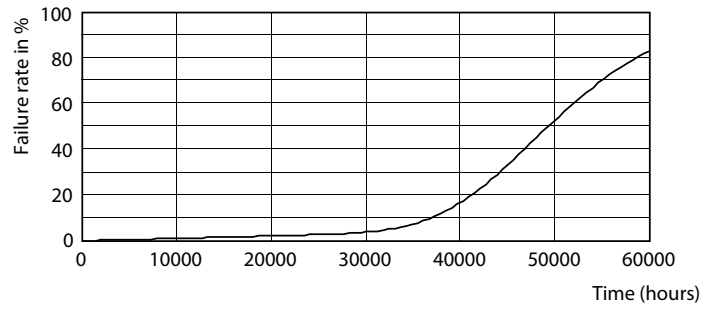

Product data

General Information		Power (Rated) (Nom)	
Cap base	E27 [E27]		35 W
EU RoHS compliant	Yes	Lamp current (nom.)	920 mA
Nominal lifetime (nom.)	50000 h	Wattage equivalent	70 W
Switching cycle	50000X	Starting time (nom.)	0.5 s
Technical type	35-70W	Warm-up time to 60% light (nom.)	0.5 s
		Power factor (nom.)	0.9
		Voltage (Nom)	70-80 V
Light Technical		Temperature	
Colour code	740 [CCT of 4,000 K]	T-Case maximum (nom.)	95 °C
Luminous flux (nom.)	6000 lm		
Colour designation	Cool White (CW)	Controls and Dimming	
Correlated colour temperature (nom.)	4000 K	Dimmable	No
Luminous efficacy (rated) (nom.)	171.00 lm/W	Mechanical and Housing	
Colour consistency	<6	Bulb finish	Clear
Color rendering index (nom.)	70	Approval and Application	
LLMF at end of nominal lifetime (nom.)	70 %	Energy efficiency label (EEL)	A++
Operating and Electrical			
Input frequency	50 Hz		

Photometric data

LED TForce 58-35W E27 others Clear 730 ND

LED TForce 60-35W E27 others Clear 740 ND

LED TForce 60-35W E27 others Clear 740 ND

TrueForce LED Public (Road – SON)

Lifetime

LED TForce 58-35W E27 others Clear 730 ND