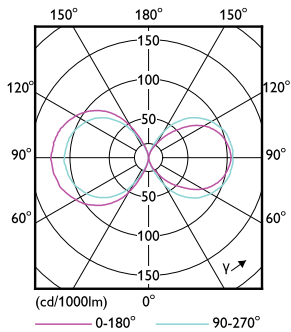

Product data

General Information		Color Rendering Index (Nom)	
Cap-Base	E27 [E27]		80
EU RoHS compliant	Yes	LLMF At End Of Nominal Lifetime (Nom)	70 %
Nominal Lifetime (Nom)	50000 h	Operating and Electrical	
Switching Cycle	50000X	Input Frequency	50 to 60 Hz
Technical Type	21-80W	Power (Nom)	21 W
		Lamp Current (Nom)	95 mA
		Wattage Equivalent	80 W
		Starting Time (Nom)	0.45 s
		Warm Up Time to 60% Light (Nom)	0.45 s
		Power Factor (Nom)	0.95
		Voltage (Nom)	220-240 V
Light Technical			
Color Code	830 [CCT of 3000K]		
Beam Angle (Nom)	360 °		
Luminous Flux (Nom)	2850 lm		
Color Designation	White (WH)		
Correlated Color Temperature (Nom)	3000 K		
Luminous Efficacy (rated) (Nom)	135.00 lm/W		
Color Consistency	<6		

Energy Efficiency Label (EEL) A++

Energy Consumption kWh/1000 h 21 kWh

Product Data

Full product code	871869963814600
Order product name	TrueForce LED HPL ND 28-21W E27 830
EAN/UPC - Product	8718699638146
Order code	929002006102
Numerator - Quantity Per Pack	1
Numerator - Packs per outer box	6
Material Nr. (12NC)	929002006102
Net Weight (Piece)	0.370 kg

Dimensional drawing

Tforce LED HPL ND 3klm E27 830 CL IP65

Product	D	C
TrueForce LED HPL ND 28-21W E27 830	75 mm	178 mm

Photometric data

LEDTrueForce E27 360

LEDTrueForce E27 21W 3000K

TrueForce LED Public (Urban/Road – HPL/SON)