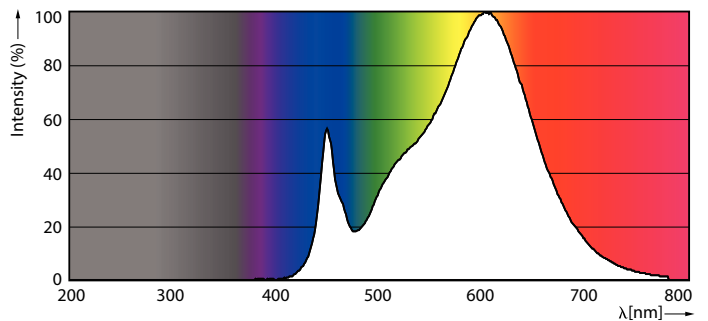

Product data

General Information		Color Rendering Index (Nom)	
Cap-Base	E27 [E27]		80
EU RoHS compliant	Yes	LLMF At End Of Nominal Lifetime (Nom)	70 %
Nominal Lifetime (Nom)	50000 h	Operating and Electrical	
Switching Cycle	50000X	Input Frequency	50 to 60 Hz
Technical Type	21-80W	Power (Nom)	21 W
		Lamp Current (Nom)	95 mA
		Wattage Equivalent	80 W
		Starting Time (Nom)	0.45 s
		Warm Up Time to 60% Light (Nom)	0.45 s
		Power Factor (Nom)	0.95
		Voltage (Nom)	220-240 V
Light Technical			
Color Code	830 [CCT of 3000K]		
Beam Angle (Nom)	360 °		
Luminous Flux (Nom)	2850 lm		
Color Designation	White (WH)		
Correlated Color Temperature (Nom)	3000 K		
Luminous Efficacy (rated) (Nom)	135.00 lm/W		
Color Consistency	<6		

Energy Efficiency Label (EEL) A++

Energy Consumption kWh/1000 h 21 kWh

Product Data

Full product code	871869963814600
Order product name	TrueForce LED HPL ND 28-21W E27 830
EAN/UPC - Product	8718699638146
Order code	929002006102
Numerator - Quantity Per Pack	1
Numerator - Packs per outer box	6
Material Nr. (12NC)	929002006102
Net Weight (Piece)	0.370 kg

Dimensional drawing

Tforce LED HPL ND 3klm E27 830 CL IP65

Product	D	C
TrueForce LED HPL ND 28-21W E27 830	75 mm	178 mm

Photometric data

LEDTrueForce E27 360

LEDTrueForce E27 21W 3000K

TrueForce LED Public (Urban/Road – HPL/SON)