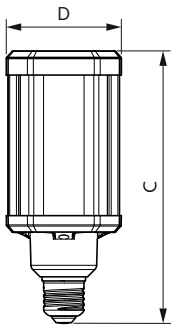

Energy Efficiency Label (EEL) A++

Energy Consumption kWh/1000 h 21 kWh

Product Data

Full product code	871869963814600
Order product name	TrueForce LED HPL ND 28-21W E27 830
EAN/UPC - Product	8718699638146
Order code	929002006102
Numerator - Quantity Per Pack	1
Numerator - Packs per outer box	6
Material Nr. (12NC)	929002006102
Net Weight (Piece)	0.370 kg

Dimensional drawing

Tforce LED HPL ND 3klm E27 830 CL IP65

Product	D	C
TrueForce LED HPL ND 28-21W E27 830	75 mm	178 mm

Photometric data

LEDTrueForce E27 360

LEDTrueForce E27 21W 3000K

TrueForce LED Public (Urban/Road – HPL/SON)