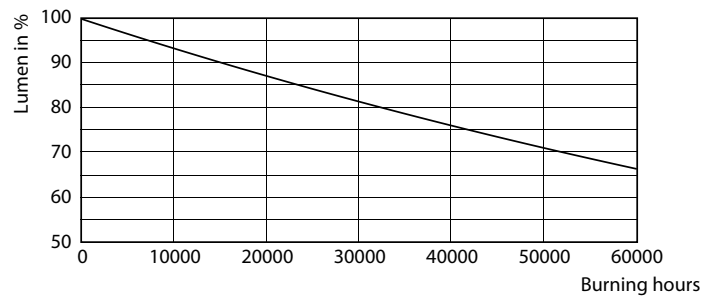

Product data

General Information		Color Rendering Index (Nom)	
Cap-Base	E27 [E27]		80
EU RoHS compliant	Yes	LLMF At End Of Nominal Lifetime (Nom)	70 %
Nominal Lifetime (Nom)	50000 h	Operating and Electrical	
Switching Cycle	50000X	Input Frequency	50 to 60 Hz
Technical Type	21-80W	Power (Nom)	21 W
		Lamp Current (Nom)	95 mA
		Wattage Equivalent	80 W
		Starting Time (Nom)	0.45 s
		Warm Up Time to 60% Light (Nom)	0.45 s
		Power Factor (Nom)	0.95
		Voltage (Nom)	220-240 V
Light Technical			
Color Code	830 [CCT of 3000K]		
Beam Angle (Nom)	360 °		
Luminous Flux (Nom)	2850 lm		
Color Designation	White (WH)		
Correlated Color Temperature (Nom)	3000 K		
Luminous Efficacy (rated) (Nom)	135.00 lm/W		
Color Consistency	<6		

Energy Efficiency Label (EEL) A++

Energy Consumption kWh/1000 h 21 kWh

Product Data

Full product code	871869963814600
Order product name	TrueForce LED HPL ND 28-21W E27 830
EAN/UPC - Product	8718699638146
Order code	929002006102
Numerator - Quantity Per Pack	1
Numerator - Packs per outer box	6
Material Nr. (12NC)	929002006102
Net Weight (Piece)	0.370 kg

Photometric data

LEDTrueForce E27 21W 3000K

Lifetime

LEDTrueForce Others 360

LEDTrueForce Others 360