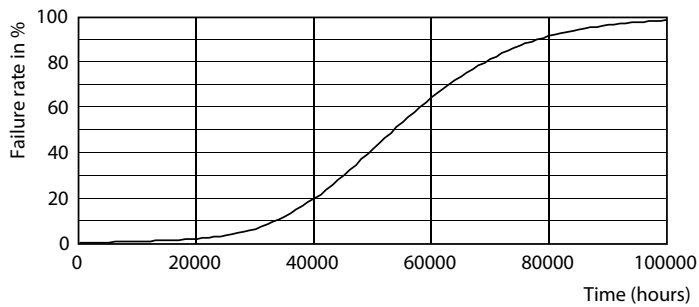

TrueForce LED Public (Urban/Road – HPL/SON)

Photometric data

LEDTrueForce E27 21W 3000K

Lifetime

LEDTrueForce Others 360