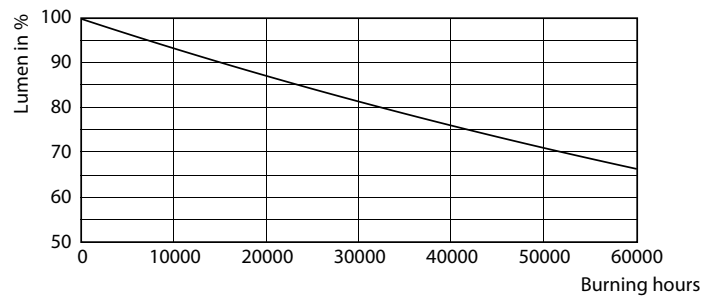

Product data

General Information		Color Rendering Index (Nom)	
Cap-Base	E27 [E27]		80
EU RoHS compliant	Yes	LLMF At End Of Nominal Lifetime (Nom)	70 %
Nominal Lifetime (Nom)	50000 h	Operating and Electrical	
Switching Cycle	50000X	Input Frequency	50 to 60 Hz
Technical Type	21-80W	Power (Nom)	21 W
		Lamp Current (Nom)	95 mA
		Wattage Equivalent	80 W
Light Technical		Starting Time (Nom)	0.45 s
Color Code	840 [CCT of 4000K]	Warm Up Time to 60% Light (Nom)	0.45 s
Beam Angle (Nom)	360 °	Power Factor (Nom)	0.95
Luminous Flux (Nom)	3000 lm	Voltage (Nom)	220-240 V
Color Designation	Cool White (CW)		
Correlated Color Temperature (Nom)	4000 K		
Luminous Efficacy (rated) (Nom)	142.00 lm/W		
Color Consistency	<6		

Approval and Application

Energy Efficiency Label (EEL)	A++
Energy Consumption kWh/1000 h	21 kWh

Product Data

Full product code	871869963816000
Order product name	TrueForce LED HPL ND 30-21W E27 840
EAN/UPC - Product	8718699638160
Order code	929002006202
Numerator - Quantity Per Pack	1
Numerator - Packs per outer box	6
Material Nr. (12NC)	929002006202
Net Weight (Piece)	0.370 kg

Photometric data

LEDTrueForce E27 21W 4000K

Lifetime

LEDTrueForce Others 360

LEDTrueForce Others 360