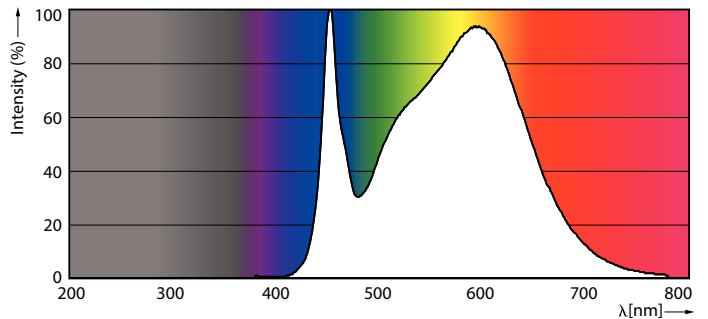

Product data

General Information		Color Rendering Index (Nom)	
Cap-Base	E27 [E27]		80
EU RoHS compliant	Yes	LLMF At End Of Nominal Lifetime (Nom)	70 %
Nominal Lifetime (Nom)	50000 h	Operating and Electrical	
Switching Cycle	50000X	Input Frequency	50 to 60 Hz
Technical Type	21-80W	Power (Nom)	21 W
		Lamp Current (Nom)	95 mA
		Wattage Equivalent	80 W
Light Technical		Starting Time (Nom)	0.45 s
Color Code	840 [CCT of 4000K]	Warm Up Time to 60% Light (Nom)	0.45 s
Beam Angle (Nom)	360 °	Power Factor (Nom)	0.95
Luminous Flux (Nom)	3000 lm	Voltage (Nom)	220-240 V
Color Designation	Cool White (CW)		
Correlated Color Temperature (Nom)	4000 K		
Luminous Efficacy (rated) (Nom)	142.00 lm/W		
Color Consistency	<6		

Approval and Application

Energy Efficiency Label (EEL)	A++
Energy Consumption kWh/1000 h	21 kWh

Product Data

Full product code	871869963816000
Order product name	TrueForce LED HPL ND 30-21W E27 840
EAN/UPC - Product	8718699638160
Order code	929002006202
Numerator - Quantity Per Pack	1
Numerator - Packs per outer box	6
Material Nr. (12NC)	929002006202
Net Weight (Piece)	0.370 kg

Dimensional drawing

Tforce LED HPL ND 3klm E27 840 CL IP65

Product	D	C
TrueForce LED HPL ND 30-21W E27 840	75 mm	178 mm

Photometric data

LEDTrueForce E27 360

LEDTrueForce E27 21W 4000K

TrueForce LED Public (Urban/Road – HPL/SON)