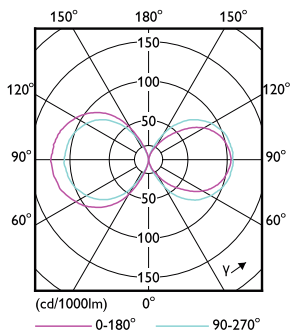

Product data

General Information		Color Rendering Index (Nom)	
Cap-Base	E27 [E27]		80
EU RoHS compliant	Yes	LLMF At End Of Nominal Lifetime (Nom)	70 %
Nominal Lifetime (Nom)	50000 h	Operating and Electrical	
Switching Cycle	50000X	Input Frequency	50 to 60 Hz
Technical Type	21-80W	Power (Nom)	21 W
		Lamp Current (Nom)	95 mA
		Wattage Equivalent	80 W
Light Technical		Starting Time (Nom)	0.45 s
Color Code	840 [CCT of 4000K]	Warm Up Time to 60% Light (Nom)	0.45 s
Beam Angle (Nom)	360 °	Power Factor (Nom)	0.95
Luminous Flux (Nom)	3000 lm	Voltage (Nom)	220-240 V
Color Designation	Cool White (CW)		
Correlated Color Temperature (Nom)	4000 K		
Luminous Efficacy (rated) (Nom)	142.00 lm/W		
Color Consistency	<6		

Approval and Application

Energy Efficiency Label (EEL)	A++
Energy Consumption kWh/1000 h	21 kWh

Product Data

Full product code	871869963816000
Order product name	TrueForce LED HPL ND 30-21W E27 840
EAN/UPC - Product	8718699638160
Order code	929002006202
Numerator - Quantity Per Pack	1
Numerator - Packs per outer box	6
Material Nr. (12NC)	929002006202
Net Weight (Piece)	0.370 kg

Dimensional drawing

Tforce LED HPL ND 3klm E27 840 CL IP65

Product	D	C
TrueForce LED HPL ND 30-21W E27 840	75 mm	178 mm

Photometric data

LEDTrueForce E27 360

LEDTrueForce E27 21W 4000K

TrueForce LED Public (Urban/Road – HPL/SON)