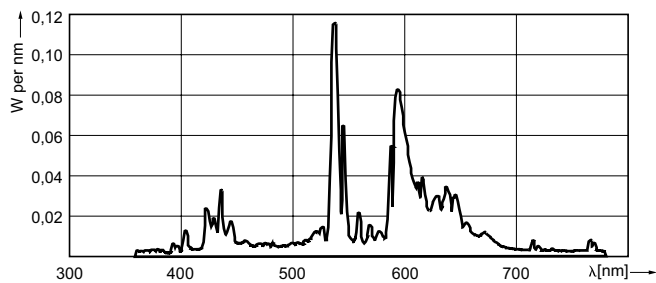

Light Technical	
Colour code	830 [CCT of 3,000 K]
Luminous flux (rated) (min.)	1620 lm
Luminous flux (rated) (nom.)	1800 lm
Colour designation	Warm white (WW)
Lumen maintenance 12,000 hours (nom.)	77 %
Lumen maintenance 10,000 hours (nom.)	78 %
Lumen maintenance 2,000 hours (nom.)	87 %
Lumen maintenance 5,000 hours (nom.)	83 %
Chromaticity coordinate X (nom.)	0.434
Chromaticity coordinate Y (nom.)	0.391
Correlated colour temperature (nom.)	3000 K
Luminous efficacy (rated) (nom.)	90 lm/W

Product Data

Full product code	872790087156200
Order product name	MASTERCcolour CDM-T Elite 20W/830 G12 1CT/12

EAN/UPC – product	8727900871562
Order code	87156200
Local Code	20CDMT830+
Numerator – quantity per pack	1
Numerator – packs per outer box	12
Material no. (12NC)	928183305125
Net weight (piece)	27.000 g
ILCOS Code	MT/UB-20/830-H-G12-20/90

Warnings and Safety

Dimensional drawing

CDM-T Elite 20W/830 G12

Product
MASTERCcolour CDM-T Elite 20W/830 G12 1CT/12

Photometric data

LDPB_CDM-T_20W_830-Spectral power distribution B/W

MASTERCcolour CDM-T Elite