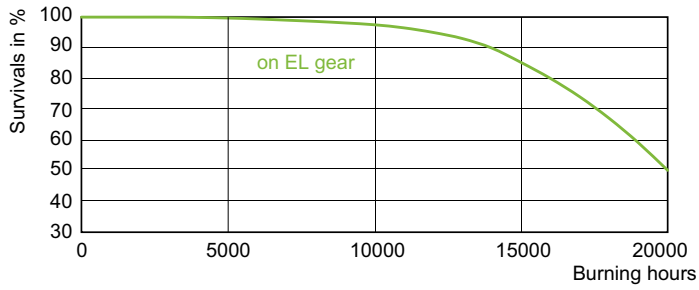

MASTERCcolour CDM-T Elite

Lifetime

LDLE_CDM-T-E_0006-Life expectancy diagram

LDLM_CDM-T_20W_830-Lumen maintenance diagram