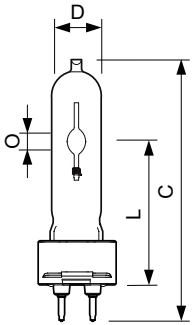

MASTERCcolour CDM-T Elite

Energy Consumption kWh/1000 h	22 kWh

UV

PET (NIOSH) (min.)	8 h/500lx
Damage factor D/fc (max.)	0.4

Luminaire Design Requirements

Bulb temperature (max.)	250 °C

Product Data

Full product code	872790087156200
Order product name	MASTERCcolour CDM-T Elite 20W/830 G12 1CT/12

EAN/UPC – product	8727900871562
Order code	87156200
Local Code	20CDMT830+
Numerator – quantity per pack	1
Numerator – packs per outer box	12
Material no. (12NC)	928183305125
Net weight (piece)	27.000 g
ILCOS Code	MT/UB-20/830-H-G12-20/90

Warnings and Safety

Dimensional drawing

CDM-T Elite 20W/830 G12

Product
MASTERCcolour CDM-T Elite 20W/830 G12 1CT/12