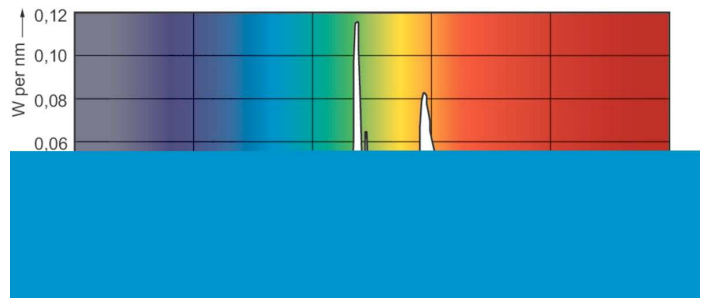

Light Technical	
Colour code	830 [CCT of 3,000 K]
Luminous flux (rated) (min.)	1620 lm
Luminous flux (rated) (nom.)	1800 lm
Colour designation	Warm white (WW)
Lumen maintenance 12,000 hours (nom.)	77 %
Lumen maintenance 10,000 hours (nom.)	78 %
Lumen maintenance 2,000 hours (nom.)	87 %
Lumen maintenance 5,000 hours (nom.)	83 %
Chromaticity coordinate X (nom.)	0.434
Chromaticity coordinate Y (nom.)	0.391
Correlated colour temperature (nom.)	3000 K
Luminous efficacy (rated) (nom.)	90 lm/W

Warnings and Safety

Dimensional drawing

CDM-T Elite 20W/830 G12

Product
MASTERCcolour CDM-T Elite 20W/830 G12 1CT/12

Photometric data

LDPB_CDM-T_20W_830-Spectral power distribution B/W

MASTERCcolour CDM-T Elite