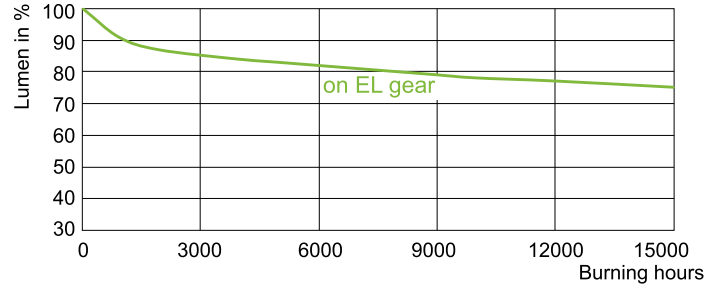

MASTERCcolour CDM-T Elite

Lifetime

LDLE_CDM-T-E_0006-Life expectancy diagram

LDLM_CDM-T_20W_830-Lumen maintenance diagram