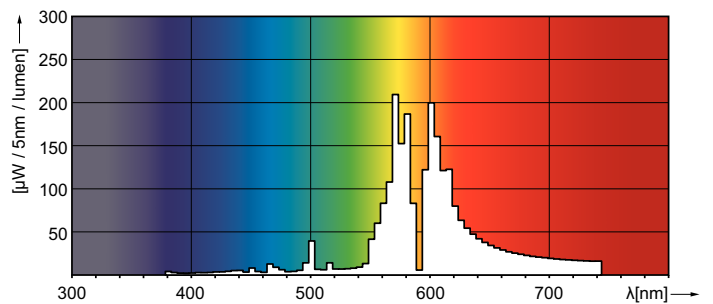

SON-T APIA Plus Hg Free 70W, 100W, 150W, 250W