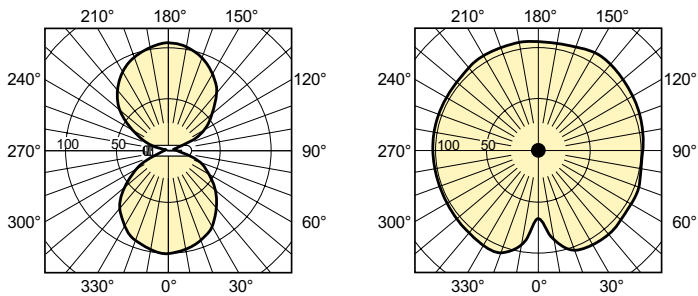

Photometric data

MASTER SON-T APIA Plus Hg-Free & Xtra