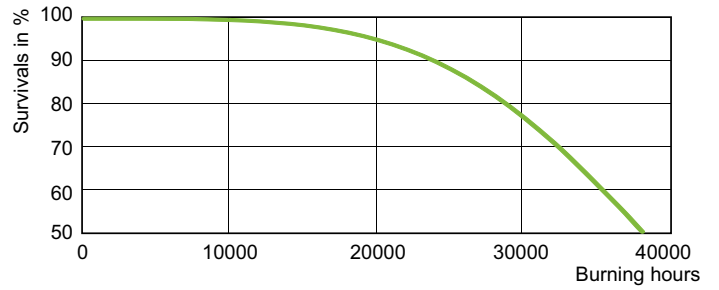

Photometric data

MASTER SON-T APIA Plus Hg-Free & Xtra

SON-T APIA Plus Hg Free 70W, 100W, 150W, 250W

MASTER SON-T APIA Plus Hg Free

Lifetime

MASTER SON-T APIA Plus Hg-Free 100 W, 250 W, 400 W Lumen Maintenance