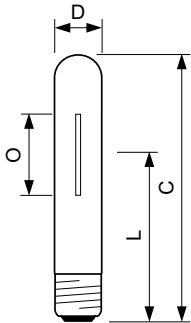

Bulb Temperature (Max) 450 °C
 Cap-Base Temperature (Max) 250 °C

Product Data

Full product code 872790088512500
 Order product name MASTER SON-T APIA Plus Hg Free 250W E40 1SL
 EAN/UPC - Product 8727900885125
 Order code 928199109830
 Numerator - Quantity Per Pack 1
 Numerator - Packs per outer box 12
 Material Nr. (12NC) 928199109830
 Net Weight (Piece) 0.158 kg
 ILCOS Code ST-250-H/E-E40

Warnings and Safety

- Control gear must include end-of-life protection (IEC 60662, IEC 62035)

Dimensional drawing

SON-T APIA Plus Hg Free 250W E40

Product	D (max)	O	L	C (max)
MASTER SON-T APIA Plus Hg Free 250W E40 1SL	47 mm	87 mm	158 mm	257 mm