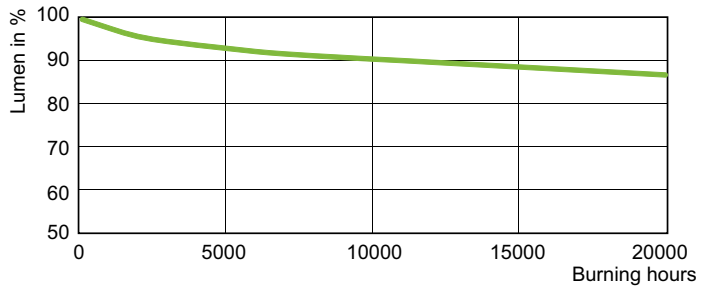

Photometric data

MASTER SON-T APIA Plus Hg-Free & Xtra

SON-T APIA Plus Hg Free 70W, 100W, 150W, 250W

MASTER SON-T APIA Plus Hg Free

Lifetime

MASTER SON-T APIA Plus Hg-Free 100 W, 250 W, 400 W Lumen Maintenance