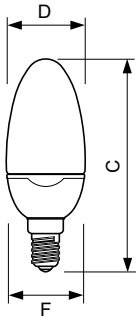

Softone Flame

Softone Flame Candle 5W E14 B39 1PF/6

High quality flame colored energy saving lamps which is decoratively shaped to complement your luminaire.

Product data

General Information	
Cap-Base	E14 [E14]
Nominal Lifetime (Nom)	10000 h
Switching Cycle	30000X
Light Technical	
Luminous Flux (Nom)	172 lm
Luminous Flux (Rated) (Nom)	172 lm
Color Designation	Flame
Lumen Maintenance 2000 h (Nom)	83 %
Chromaticity Coordinate X (Nom)	463
Chromaticity Coordinate Y (Nom)	420
Correlated Color Temperature (Nom)	2200 K
Luminous Efficacy (rated) (Nom)	38 lm/W
Color Rendering Index (Min)	80
Color Rendering Index (Nom)	80
LLMF At End Of Nominal Lifetime (Nom)	65 %
Operating and Electrical	
Input Frequency	50 or 60 Hz
Power (Rated) (Nom)	5.0 W
Lamp Current (Nom)	40 mA
Starting Time (Nom)	1.5 s
Warm Up Time to 60% Light (Min)	10 s

Warm Up Time to 60% Light (Max)	100 s
Power Factor (Nom)	0.6
Voltage (Nom)	220-240 V
Controls and Dimming	
Dimmable	No
Approval and Application	
Energy Efficiency Label (EEL)	B
Mercury (Hg) Content (Max)	2.0 mg
Mercury (Hg) Content (Nom)	1.5 mg
Energy Consumption kWh/1000 h	5 kWh
Product Data	
Full product code	872790090520501
Order product name	Softone Flame Candle 5W E14 B39 1PF/6
EAN/UPC - Product	8727900905205
Order code	929689199102
Numerator - Quantity Per Pack	1
Numerator - Packs per outer box	6
Material Nr. (12NC)	929689199102
Net Weight (Piece)	0.043 kg

Dimensional drawing

Product	D (max)	C (max)	F (max)
Softone Flame Candle 5W E14 B39 1PF/6	40.5 mm	107.5 mm	39 mm

Candle 5W Flame E14 220-240V 50/60Hz