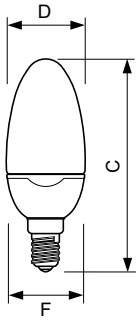

Softone Flame

Softone Flame Candle 8W E14 B40 1PF/6

High quality flame colored energy saving lamps which is decoratively shaped to complement your luminaire.

Product data

General Information	
Cap-Base	E14 [E14]
Nominal Lifetime (Nom)	10000 h
Switching Cycle	30000X
Light Technical	
Luminous Flux (Nom)	320 lm
Luminous Flux (Rated) (Nom)	320 lm
Color Designation	Flame
Lumen Maintenance 2000 h (Nom)	83 %
Chromaticity Coordinate X (Nom)	463
Chromaticity Coordinate Y (Nom)	420
Correlated Color Temperature (Nom)	2200 K
Luminous Efficacy (rated) (Nom)	46 lm/W
Color Rendering Index (Min)	80
Color Rendering Index (Nom)	80
LLMF At End Of Nominal Lifetime (Nom)	65 %
Operating and Electrical	
Input Frequency	50 or 60 Hz
Power (Rated) (Nom)	8.0 W
Lamp Current (Nom)	60 mA
Starting Time (Nom)	1.5 s
Warm Up Time to 60% Light (Min)	10 s

Warm Up Time to 60% Light (Max)	100 s
Power Factor (Nom)	0.6
Voltage (Nom)	220-240 V
Controls and Dimming	
Dimmable	No
Approval and Application	
Energy Efficiency Label (EEL)	B
Mercury (Hg) Content (Max)	2.0 mg
Mercury (Hg) Content (Nom)	1.5 mg
Energy Consumption kWh/1000 h	8 kWh

Product Data	
Full product code	872790090522902
Order product name	Softone Flame Candle 8W E14 B40 1PF/6
EAN/UPC - Product	8727900905229
Order code	929689199201
Numerator - Quantity Per Pack	1
Numerator - Packs per outer box	6
Material Nr. (12NC)	929689199201
Net Weight (Piece)	46.000 g

Dimensional drawing

Product	D (max)	C (max)	F (max)
Softone Flame Candle 8W E14 B40 1PF/6	41.5 mm	120.5 mm	39 mm

Candle 8W Flame E14 220-240V 50/60Hz