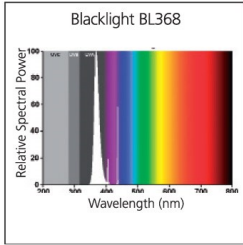

Blacklight BL368 Linear T8 F15W T8 BL368 0000082

Product features

- Blacklight BL368 Linear T8

PRODUCT OVERVIEW

IPC Code	0000082
Product name	F15W T8 BL368
Technology	Fluorescent
Watt (Rated) (W)	15.00
Lamp shape	Tubular
Type	T8
Cap/Base	G13
Lamp finish	Coated
Fixture rating	Enclosed
General application	Hospitality,Retail,Residential & Consumer
Certifications	EUERL008
ETIM Class	EC002962
E-number FI	4940737
Light colour	BL368 Blacklight
Wattage (W)	15.00
Product Voltage (V)	55
Dimmable	No
Average life (Nominal) (h)	14000
Product EAN number	5410288000824

PHOTOMETRY

Blacklight BL368 Linear T8 F15W T8 BL368 0000082

TECHNICAL DRAWINGS