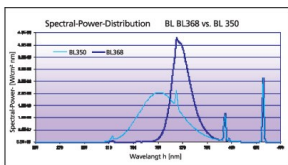

PHOTOMETRY