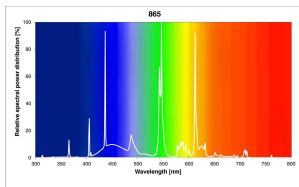

T8 Luxline Plus

F58W/T8/865
0001532

PRODUCT OVERVIEW

IPC Code	0001532
Product name	F58W/T8/865
Technology	Fluorescent
Watt (Rated) (W)	58.00
Lamp shape	Tubular
Cap/Base	G13
Lamp finish	Coated
Fixture rating	Open
General application	Education, Hospitality, Logistics & Industry, Museums & Galleries, Office, Retail, Residential & Consumer
Certifications	EUERL001
ETIM Class	EC000108
E-number FI	4940770
E-number SE	8356620
E-number Norway	3815424
Luminous flux (lm)	5000
Colour temperature (K)	6500
Light colour	Daylight
CRI (Ra)	85
Wattage (W)	58.00
Product Voltage (V)	110
Dimmable	Yes
Average life (Nominal) (h)	20000
Product EAN number	5410288015323

PHOTOMETRY

TECHNICAL DRAWINGS

T8 Luxline Plus
F58W/T8/865
0001532